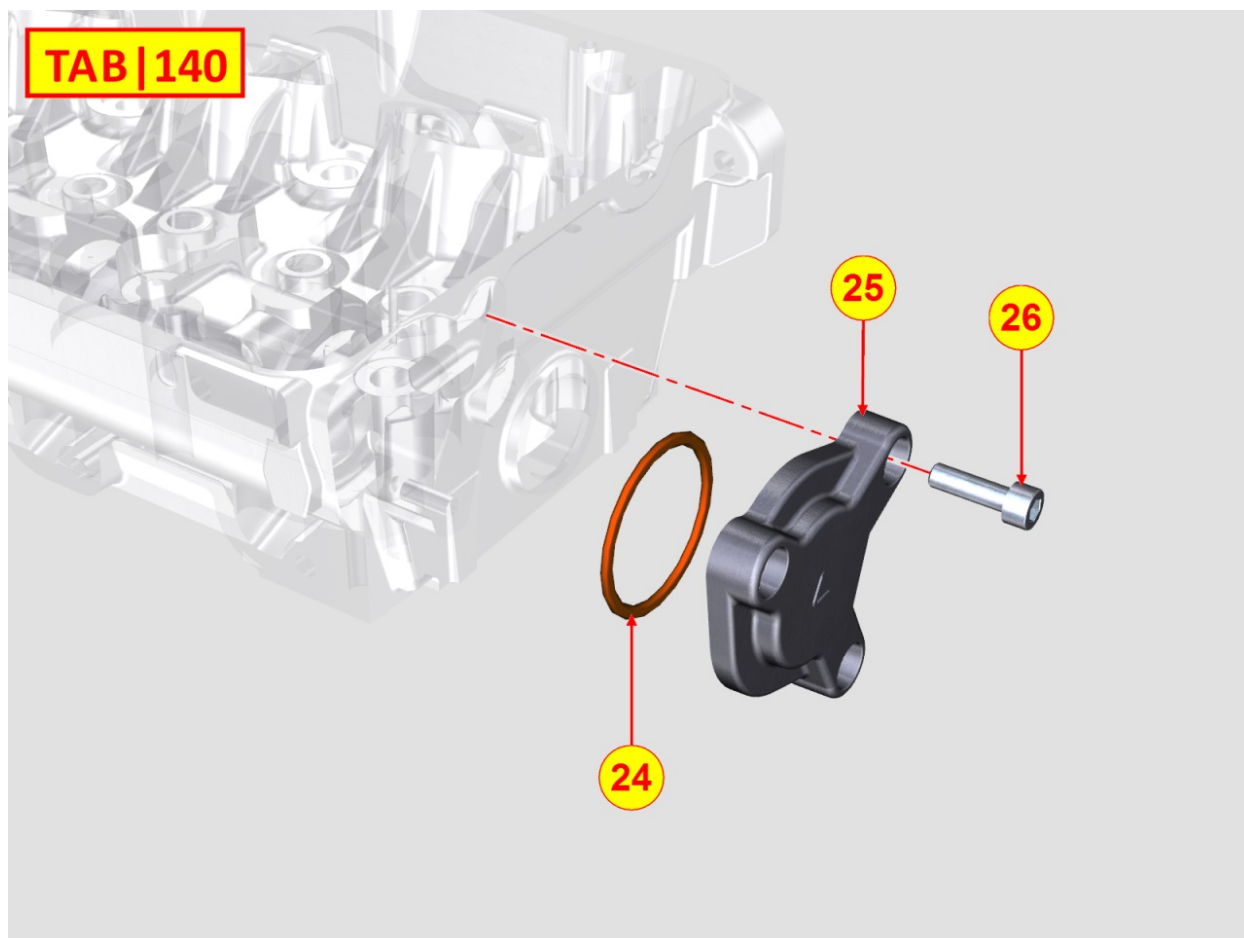

8140320460 - 3rd PTO

Pos	Kit	Included In	Code	Description	Qty	Old Code	Tech. Info
24			ED0012002330-S	O-RING	1		
25			ED0038000260-S	FLANGE	1		
26			ED0097304160-S	ALLEN SCREW	3