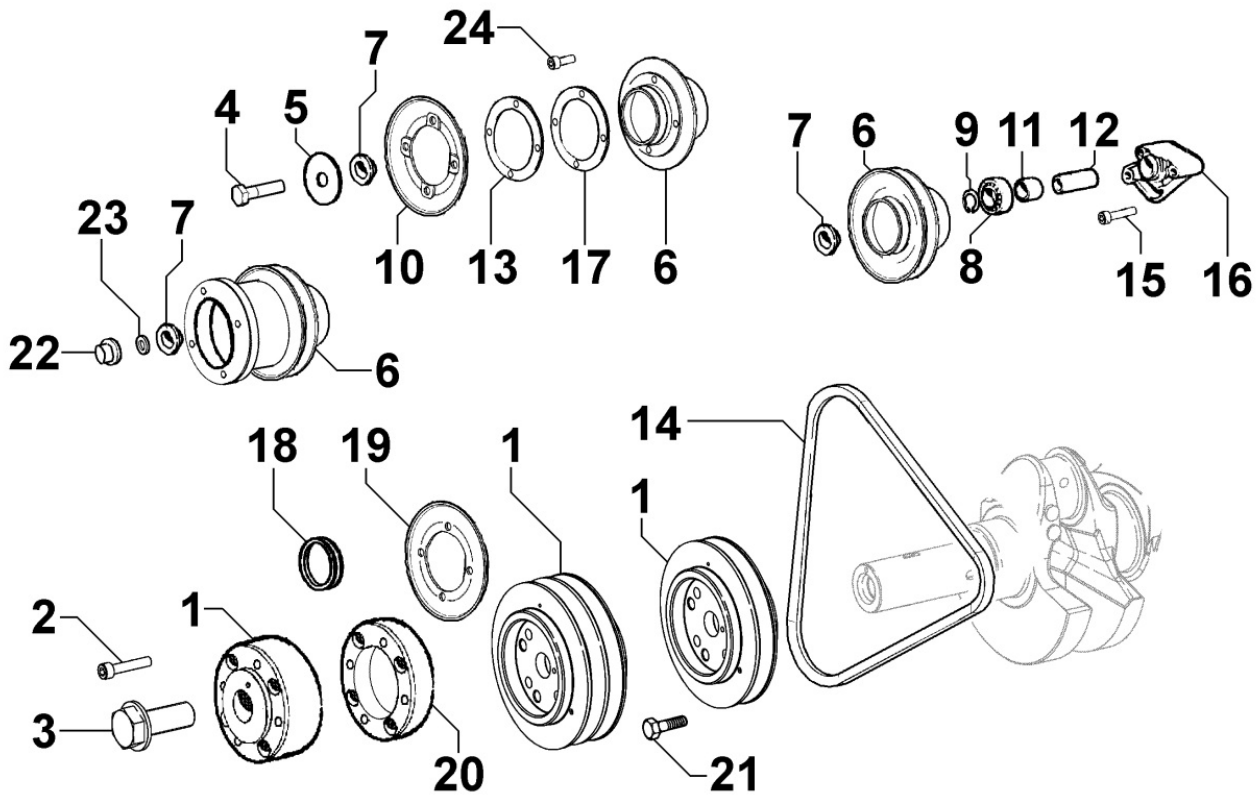

8014320870 - PULLEYS / BELT

Pos	Kit	Included In	Code	Description	Qty	Old Code	Tech. Info
1			ED0071005230-S	PULLEY X FOCS ENG. (L.MARINE) GREY	1	ED0071004400-S	
1			ED0039023610-S	FLANGE	1		
2			ED0097320740-S	ALLEN SCREW	4		
2			ED0097300150-S	ALLEN SCREW	4		
3			ED0098653190-S	CRANKSHAFT BOLT	1