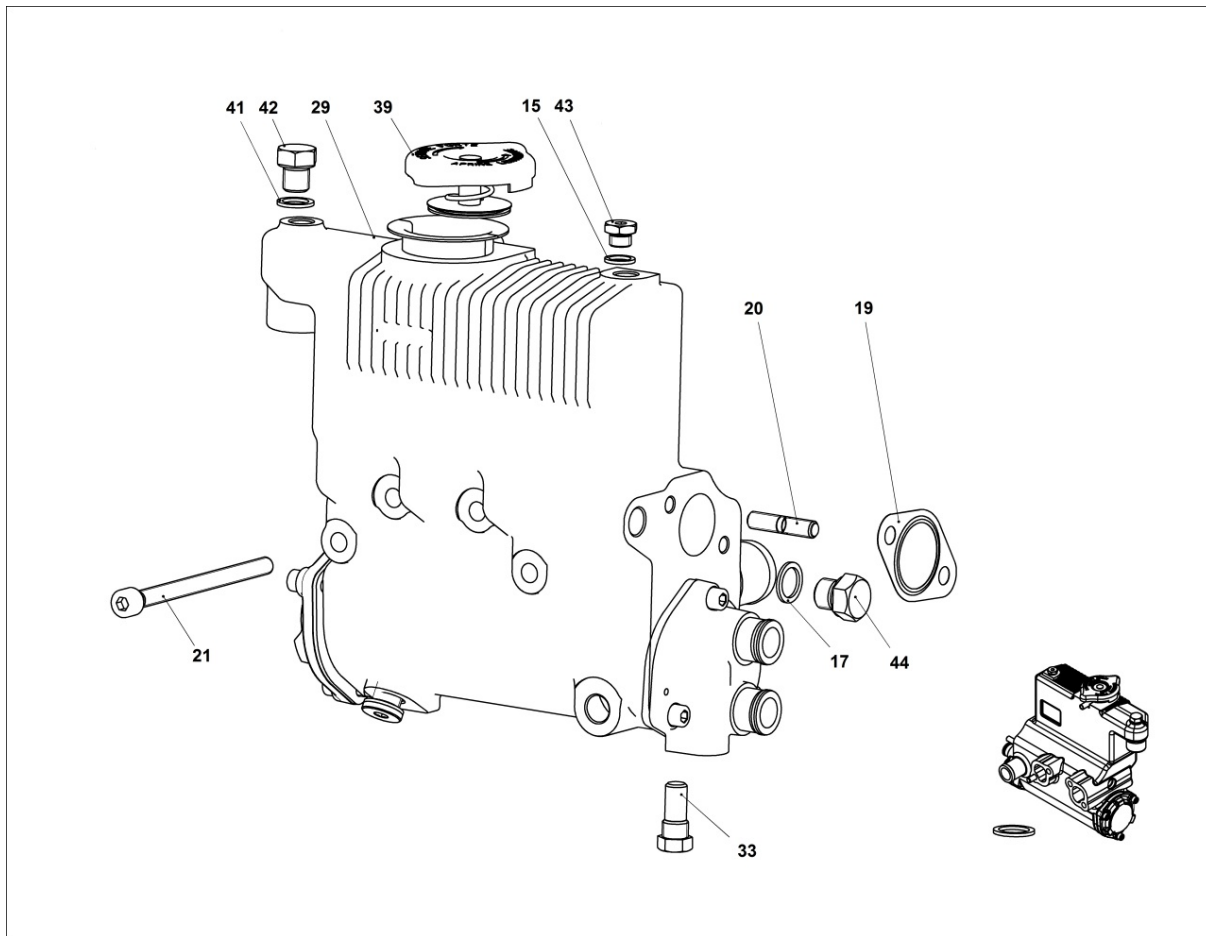

8073321340 - COOLANT RADIATOR

Pos	Kit	Included In	Code	Description	Qty	Old Code	Tech. Info
0			ED0073500050-S	EXCHANGE LDW1404M BRONZE	1		
0			ED0090002780-S	CAP	1		
14			ED0089650030-S	CAP	1		
15			ED0046700600-S	COPPER WASHER	1		
17			ED0046700610-S	COPPER WASHER D19/14.2 1.5 THK	1		
20			ED0067801420-S	STUD	2		
21			ED0097304100-S	ALLEN SCREW	8		
28			ED0045001020-S	GASKET	1		
29	B		ED0073504050-S	WATER EXCHANGER	1		
43		(B)	ED0090400370-S	CAP	1		
48			ED0090802200-S	CAP	1		
49			ED0046700590-S	COPPER WASHER D14/10.2 1.	1