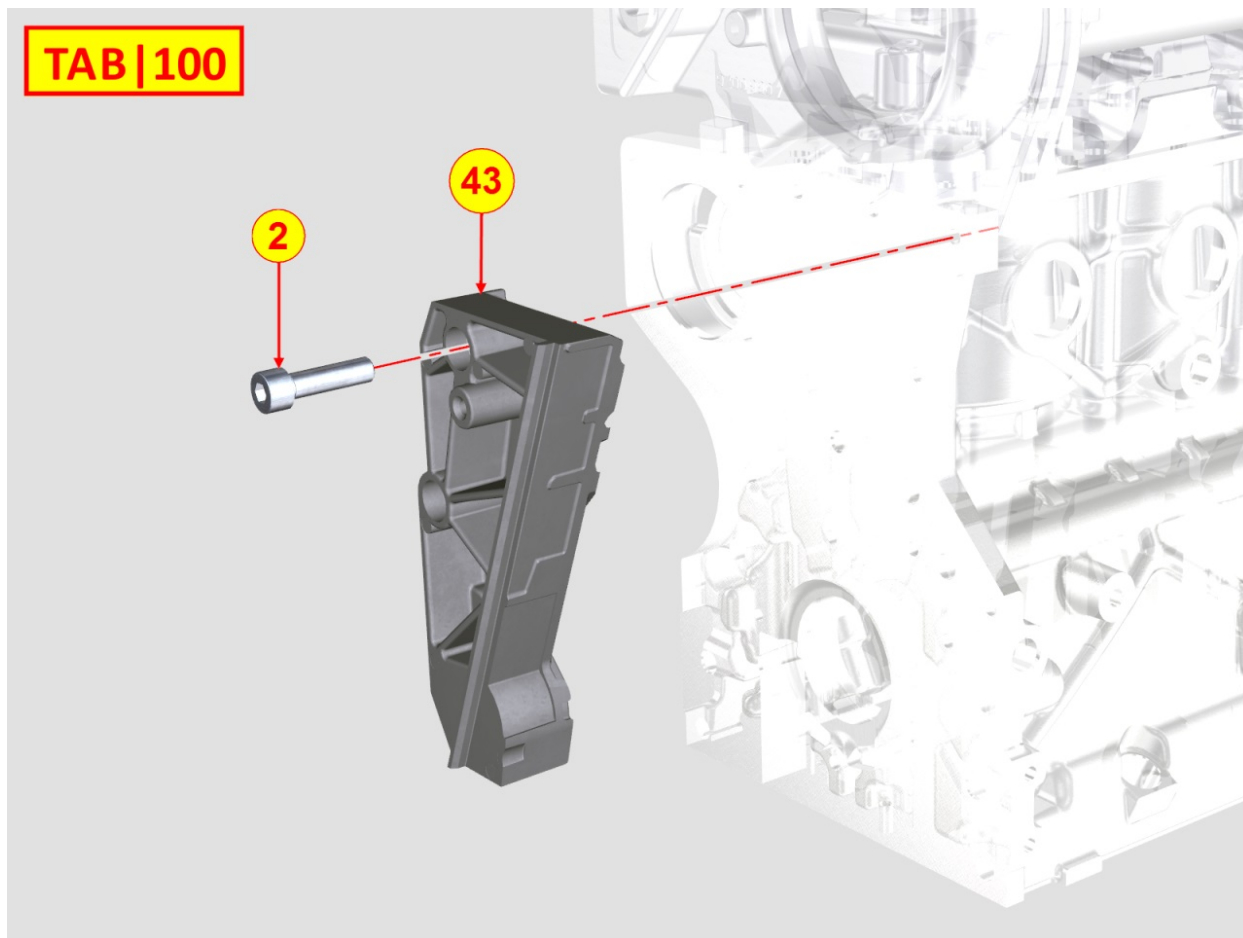

8100320010 - VOLTAGE ALTERNATOR

Pos	Kit	Included In	Code	Description	Qty	Old Code	Tech. Info
2			ED0097320640-S	ALLEN SCREW	2		
43			ED0038000350-S	FLANGE	1