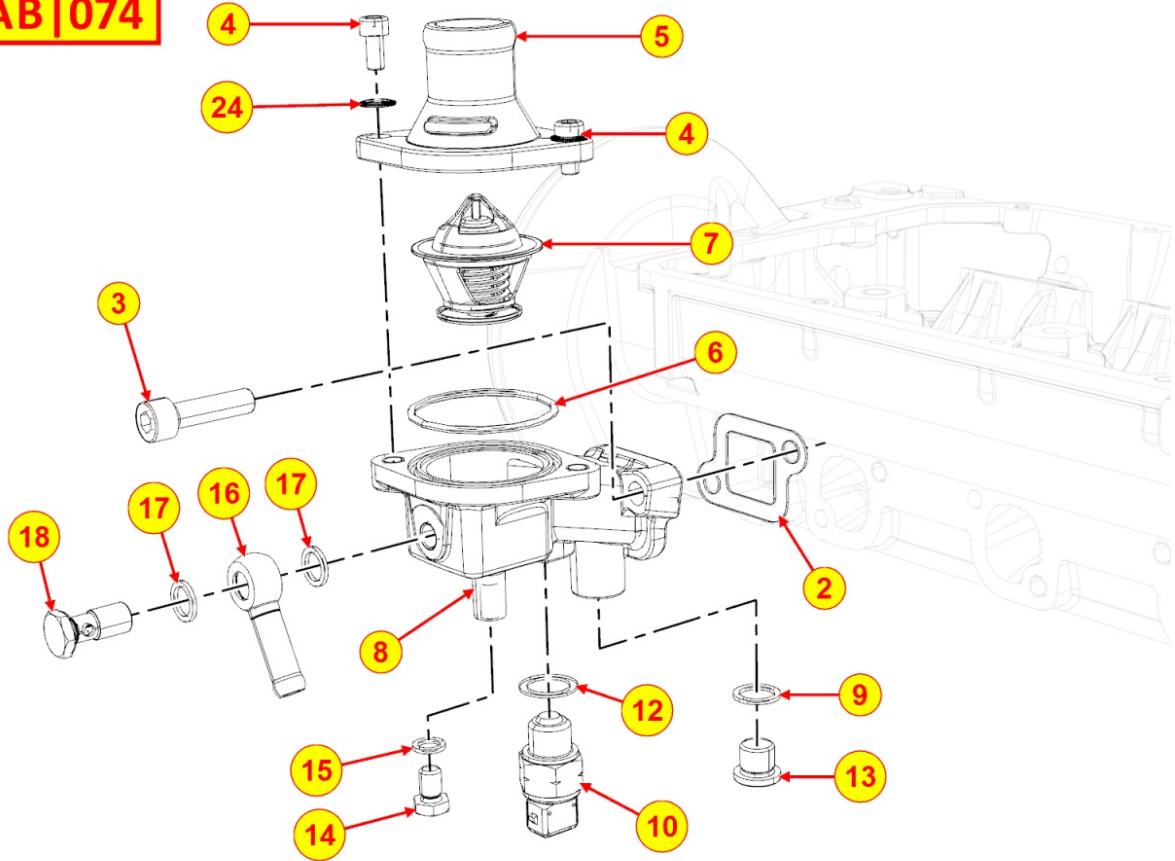

8074320570 - THERMOSTAT UNIT

TAB|074

Pos	Kit	Included In	Code	Description	Qty	Old Code	Tech. Info
2			ED0044600370-S	GASKET	1		
3			ED0097320640-S	ALLEN SCREW	2		
4		(A)	ED0097320740-S	ALLEN SCREW	2		
5		(A)	ED0027502790-S	COVER	1		
6		(A)	ED0012000910-S	O-RING	1		
7		(A)	ED0091951240-S	WATER THERMOSTAT	1		
8		(A)	ED0028712840-S	BODY	1		
9		(A)	ED0046700610-S	COPPER WASHER D19/14.2 1.5 THK	1		
10		(A)	ED0091951080-S	THERMIST.-THERMOCONT. F16502	1		
12		(A)	ED0046700190-S	COPPER WASHER D22X16.2 1	1		
13		(A)	ED0090400120-S	CAP	1		
14		(A)	ED0089650340-S	CAP	1		
14		(A)	ED0017700010-S	BOLT	1		
15		(A)	ED0046700580-S	COPPER WASHER 8,2X12X1,5	1		
16		(A)	ED0072702380-S	JOINT	1		
17		(A)	ED0046700590-S	COPPER WASHER D14/10.2 1.	2		
18		(A)	ED0019011930-S	UNION BOLT	1