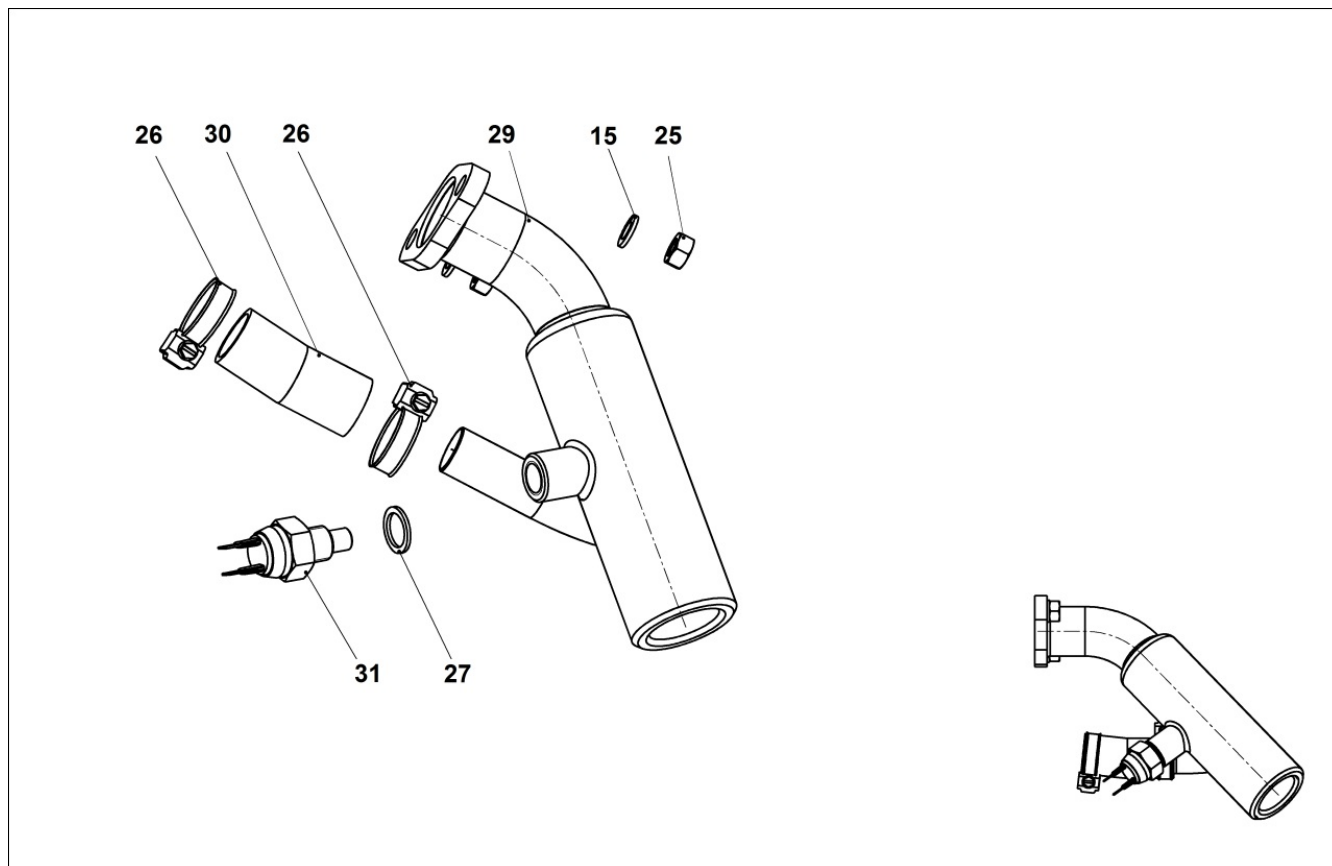

8087320670 - EXHAUST GAS ACCESSORIES

Pos	Kit	Included In	Code	Description	Qty	Old Code	Tech. Info
15			ED0075650480-S	WASHER	2		
25			ED0032401400-S	NUT	2		
26			ED0036301110-S	CLAMP	2		
27			ED0046700610-S	COPPER WASHER D19/14.2 1.5 THK	1		
29			ED0095430690-S	EXHAUST PIPE	1		
30			ED0096021000-S	PIPE	1		
31			ED0091955200-S	THERMOSTAT	1