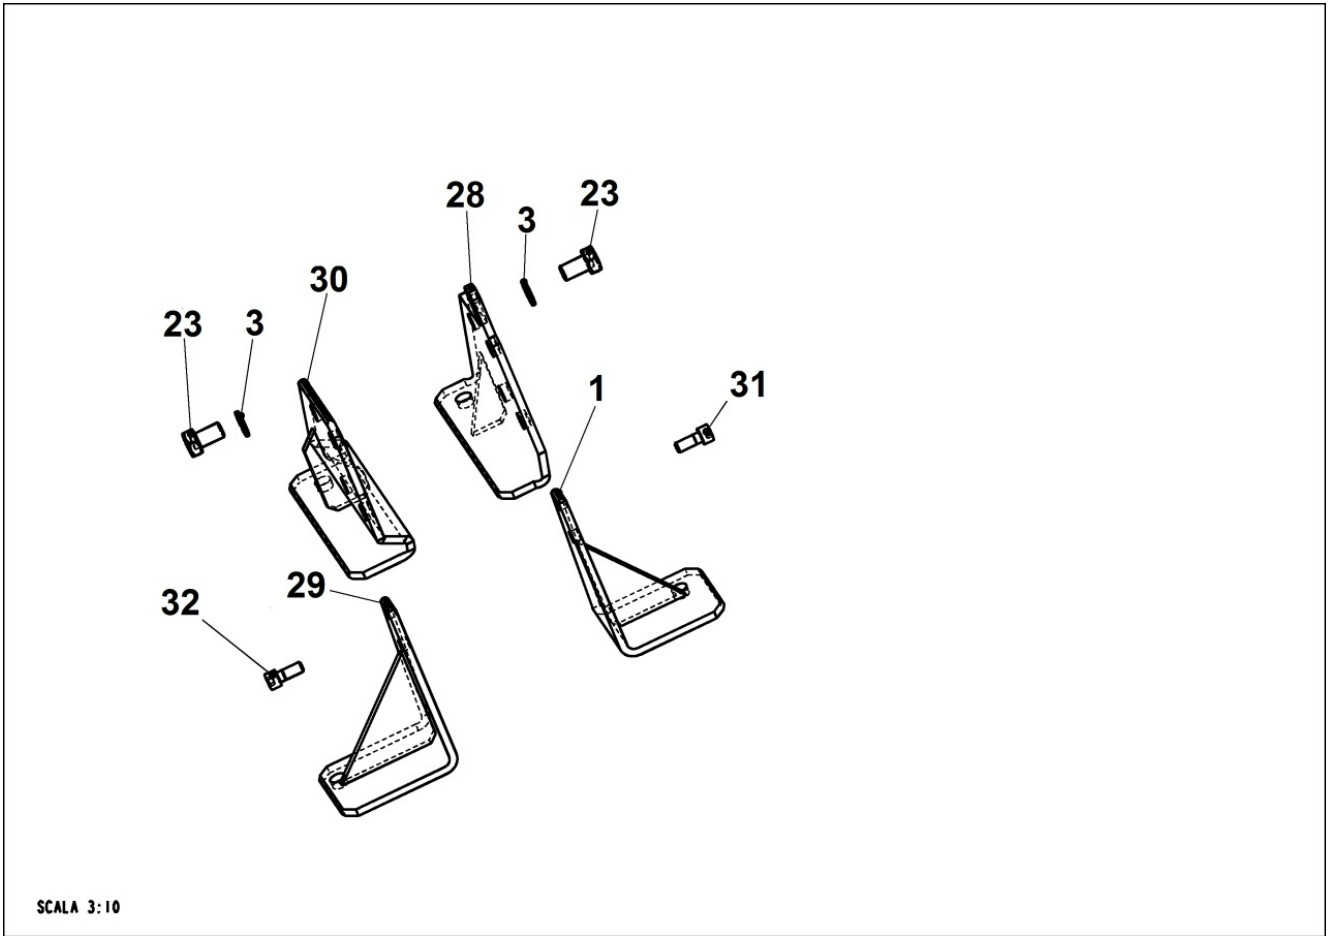

8025321120 - ENGINE MOUNTS

Pos	Kit	Included In	Code	Description	Qty	Old Code	Tech. Info
0			ED0064296050-S	ENGINE MOUNT	1		
0			ED0064296060-S	ENGINE MOUNT	1		
0			ED0064296040-S	ENGINE MOUNT	1		
0			ED0064296030-S	ENGINE MOUNT	1		
3			ED0076450070-S	WASHER	8		
23			ED0017900370-S	BOLT	8		
31			ED0097302130-S	ALLEN SCREW	2		
32			ED0097302200-S	ALLEN SCREW	2		