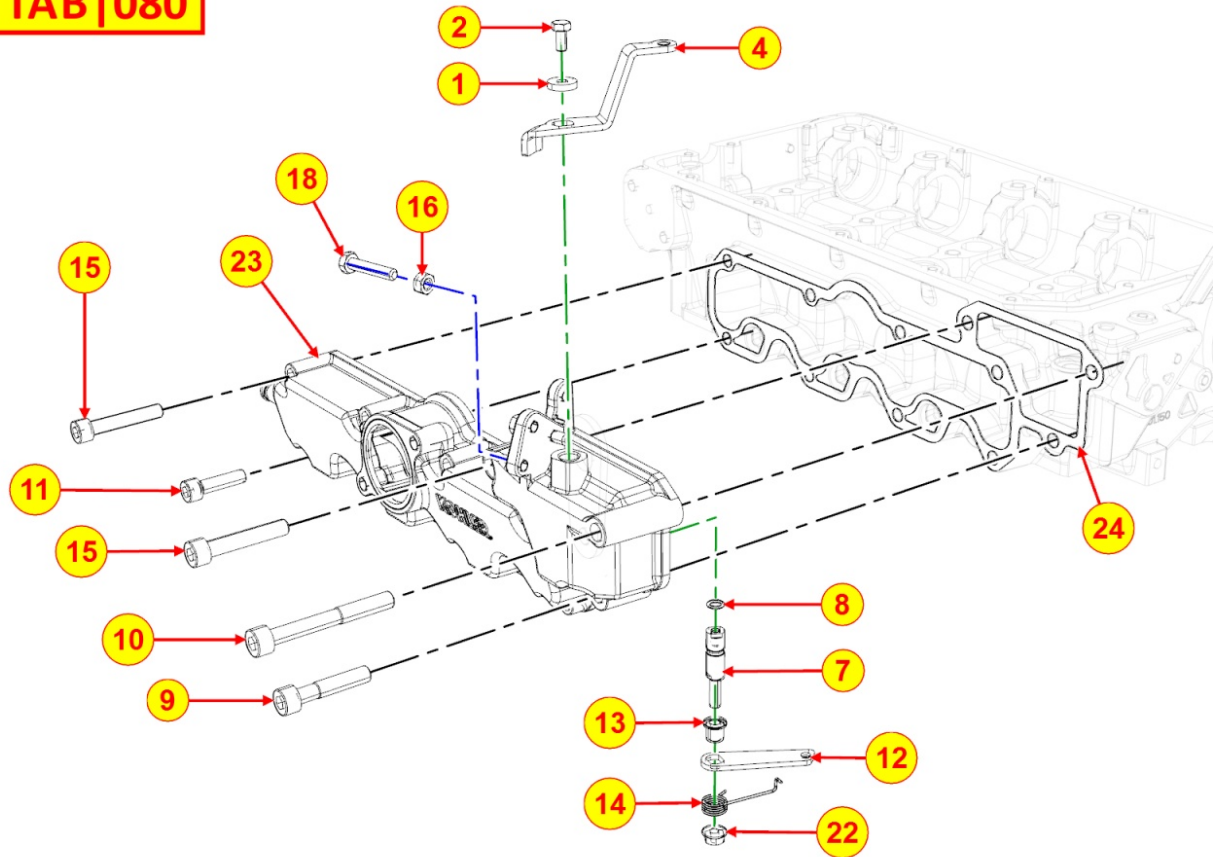

8080321450 - AIR INLET MANIFOLD / AIR FILTER

TAB | 080

Pos	Kit	Included In	Code	Description	Qty	Old Code	Tech. Info
1			ED0076252850-S	WASHER	1		
1			ED0076253800-S	WASHER	1		
2			ED0017551010-S	BOLT	1		
2			ED0017550010-S	BOLT	1		
4			ED0052013390-S	LEVER	1		⚠
4			ED0052013430-S	LEVER	1		⚠
7			ED0061405500-S	PIN	1		⚠
8		(B)	ED0012000520-S	O-RING	1		⚠
9			ED0097300310-S	ALLEN SCREW	1		
10			ED0097300350-S	ALLEN SCREW	1		
11			ED0097320640-S	ALLEN SCREW	4		
12		(B)	ED0052006740-S	LEVER	1		
13		(B)	ED0019570140-S	BUSHING	1		
14		(B)	ED0056600650-S	SPRING	1		⚠
15			ED0097300320-S	ALLEN SCREW	5		
16		(B)	ED0032400080-S	NUT	2		
18		(B)	ED0017600230-S	BOLT	2		
18		(B)	ED0017600290-S	BOLT	1		
20		(A) (B)	ED0095991570-S	PIPE	1		
22			ED0032030500-S	NUT	1		
23	A		ED0024864930-S	MANIFOLD	1		
24			ED0044200820-S	GASKET	1