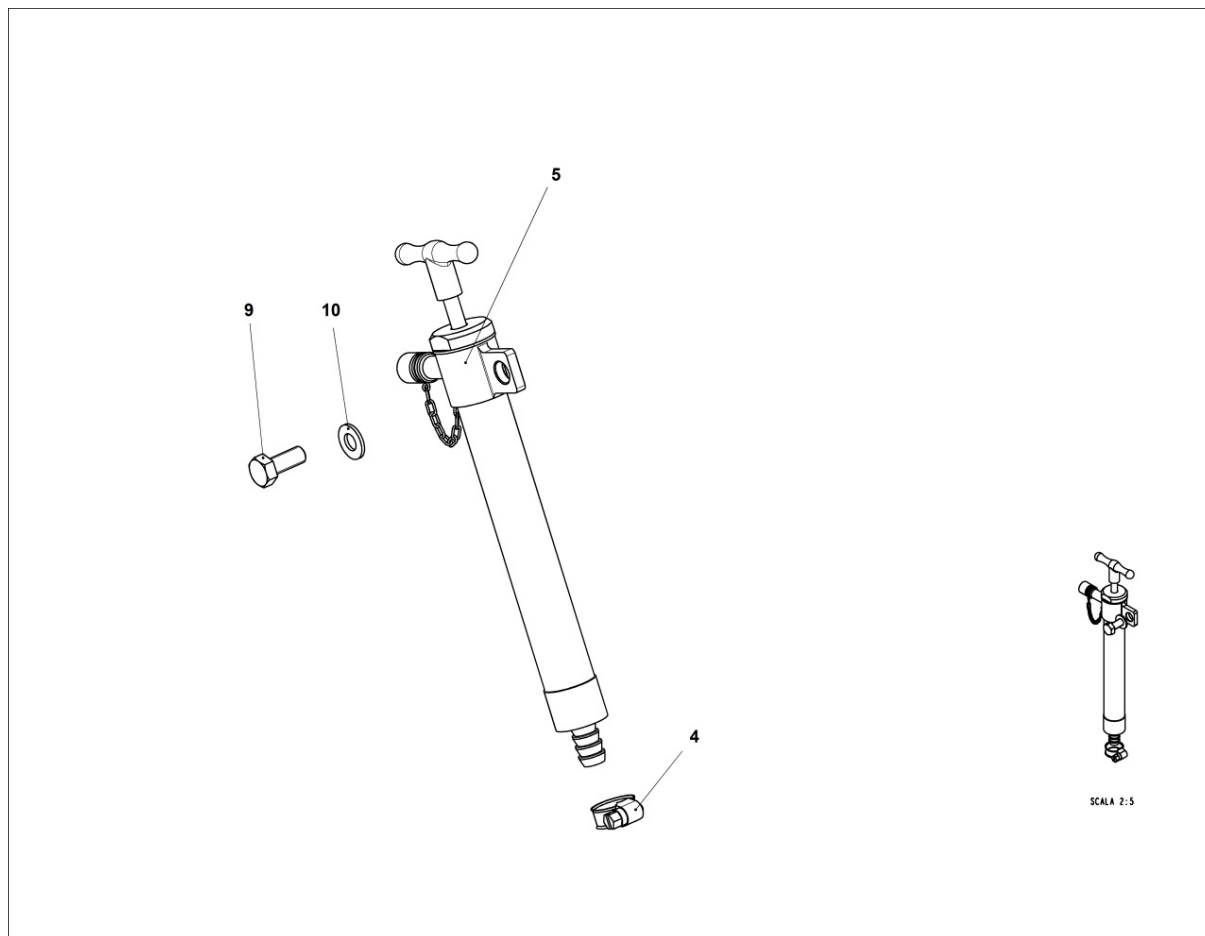

8046320070 - PUMP FOR OIL EXTRACTION

Pos	Kit	Included In	Code	Description	Qty	Old Code	Tech. Info
4			ED0036301290-S	CLAMP	1		
5			ED0065950210-S	POMPA ESTRAZ. OLIO AB TRASM. PER LMG4000	1		
9			ED0017701240-S	BOLT	1		
10			ED0076252090-S	WASHER	1