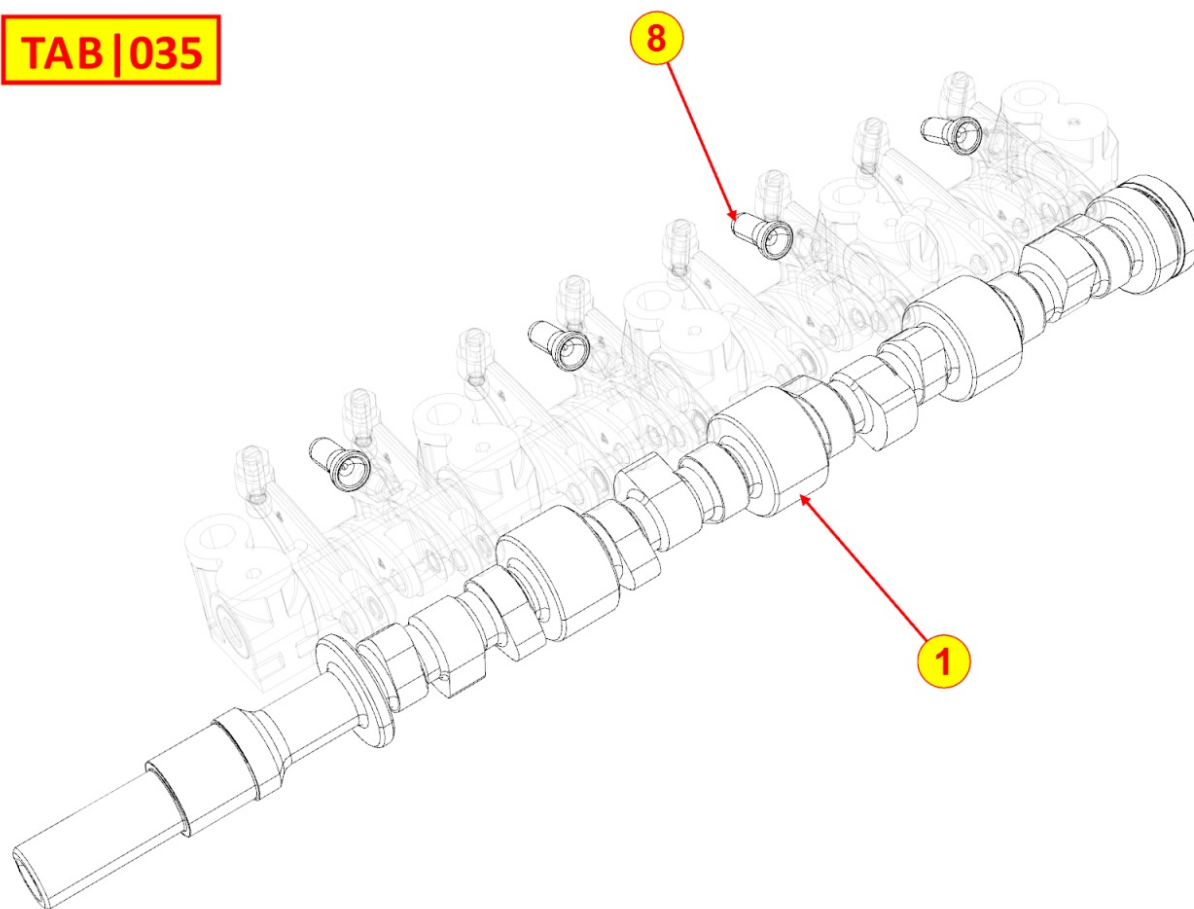

8035320750 - CAMSHAFT

TAB | 035

Pos	Kit	Included In	Code	Description	Qty	Old Code	Tech. Info
1			ED0010116340-S	CAMSHAFT	1		
8			ED0014101120-S	PUSHROD	4