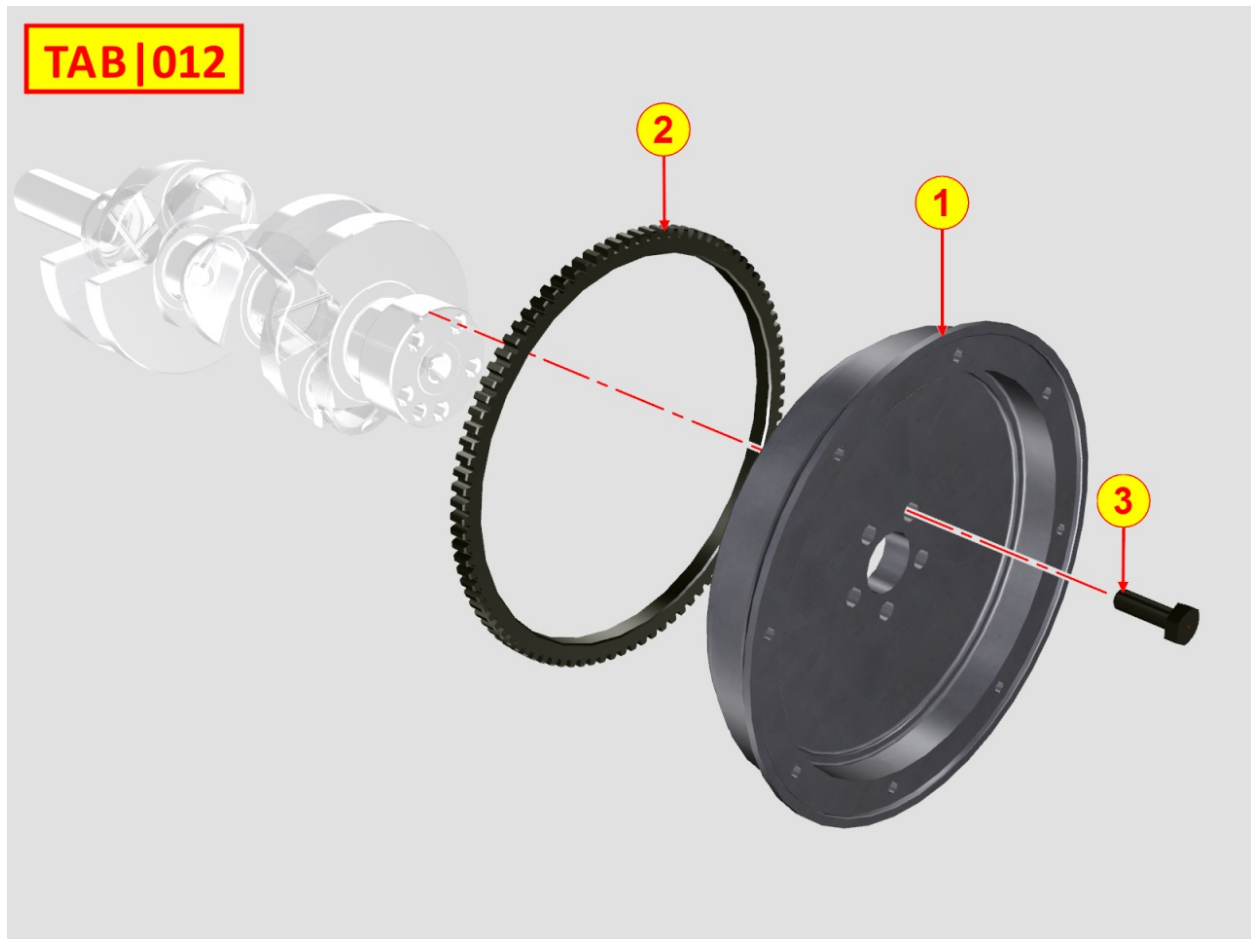

8012320170 - FLYWHEEL

Pos	Kit	Included In	Code	Description	Qty	Old Code	Tech. Info
1	A		ED0098809380-S	FLYWHEEL	1		
2		(A) (B)	ED0028160880-S	RING GEAR	1		
3			ED0017800970-S	BOLT	5