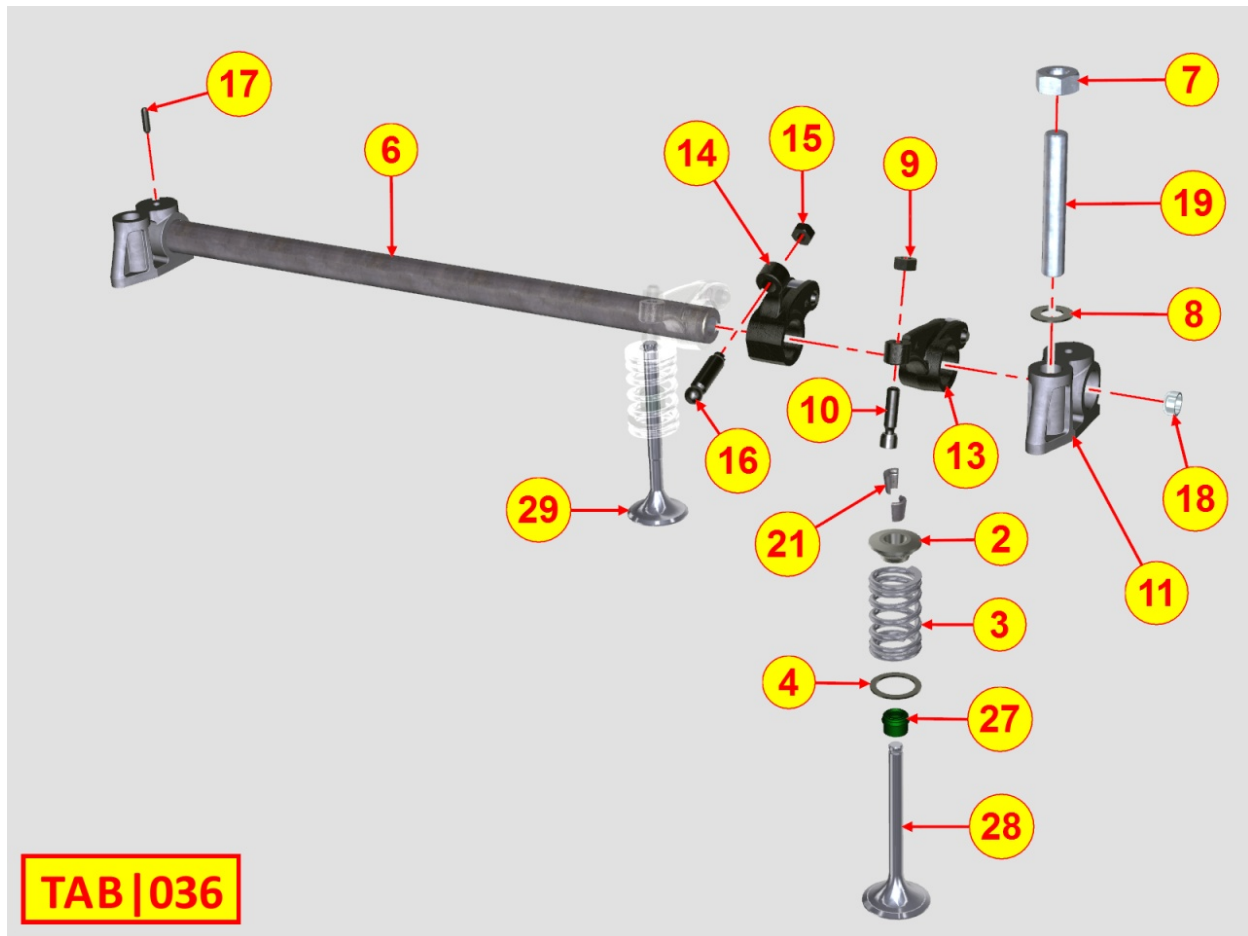

8036320100 - ROCKER ARMS / VALVES

Pos	Kit	Included In	Code	Description	Qty	Old Code	Tech. Info
2	B		ED0064100170-S	VALVE SPRING RETAINER	4/6/8*		
3			ED0057551370-S	SPRING	8		
4			ED0076251850-S	WASHER	8		
6	A		ED0060451120-S	ROCKER ARM SHAFT	1		
6	E	(A)	KDISC.		1	ED0060450830-S	
7			ED0032400330-S	NUT	5		
8			ED0076251300-S	WASHER	5		
9		(A) (C)	ED0032400080-S	NUT	1		
10		(A) (C)	ED0098500880-S	ADJUSTER	1		
11		(A)	ED0086151050-S	SUPPORT	5		
13	C	(A)	ED0015411930-S	ROCKERARM	8		
14	D	(A)	ED0015412200-S	ROCKERARM	4		
15		(A) (D)	ED0032401510-S	NUT	1		
16		(A) (D)	ED0098501100-S	ADJUSTER	1		
17		(A) (E)	ED0084300610-S	TAPER PIN 'D 10	1		
18		(A) (E)	ED0090001480-S	CAP	2		
19			ED0068000880-S	STUD	5		
21		(B)	ED0080570030-S	COTTER	16		
27			ED0045350150-S	GASKET	8		⚠
28			ED0096521570-S	INTAKE VALVE	4		⚠
29			ED0096851500-S	EXHAUST VALVE	4		⚠