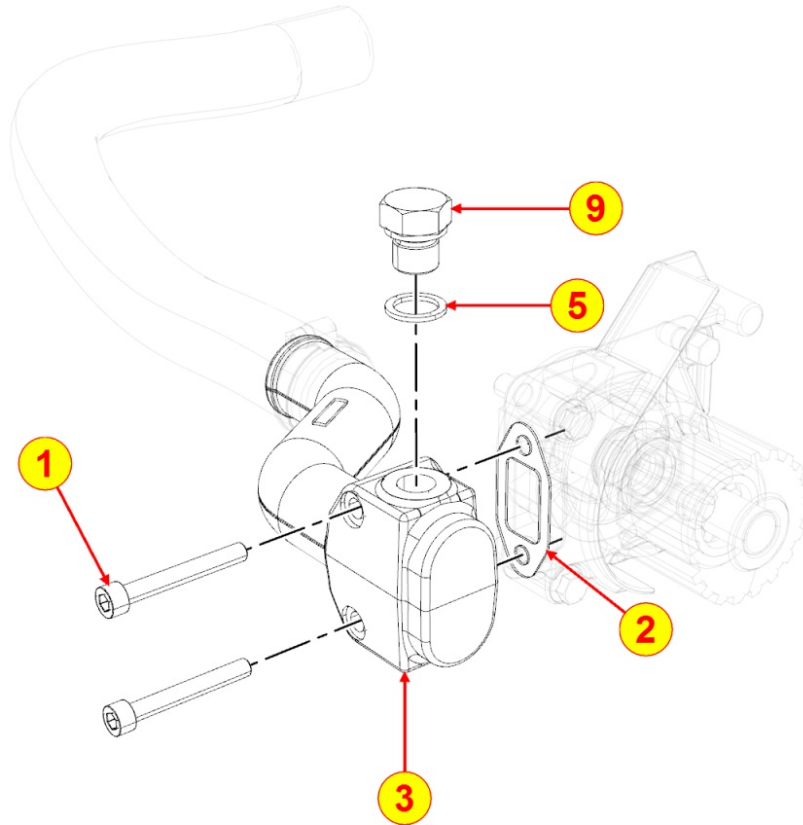

8075320040 - COOLANT INLET FLANGE

Pos	Kit	Included In	Code	Description	Qty	Old Code	Tech. Info
1			ED0097300180-S	ALLEN SCREW	2		
2			ED0045011580-S	GASKET	1		
3			ED0073302860-S	JOINT	1		
5			ED0046700610-S	COPPER WASHER D19/14.2 1.5 THK	1		
9			ED0089650050-S	CAP	1