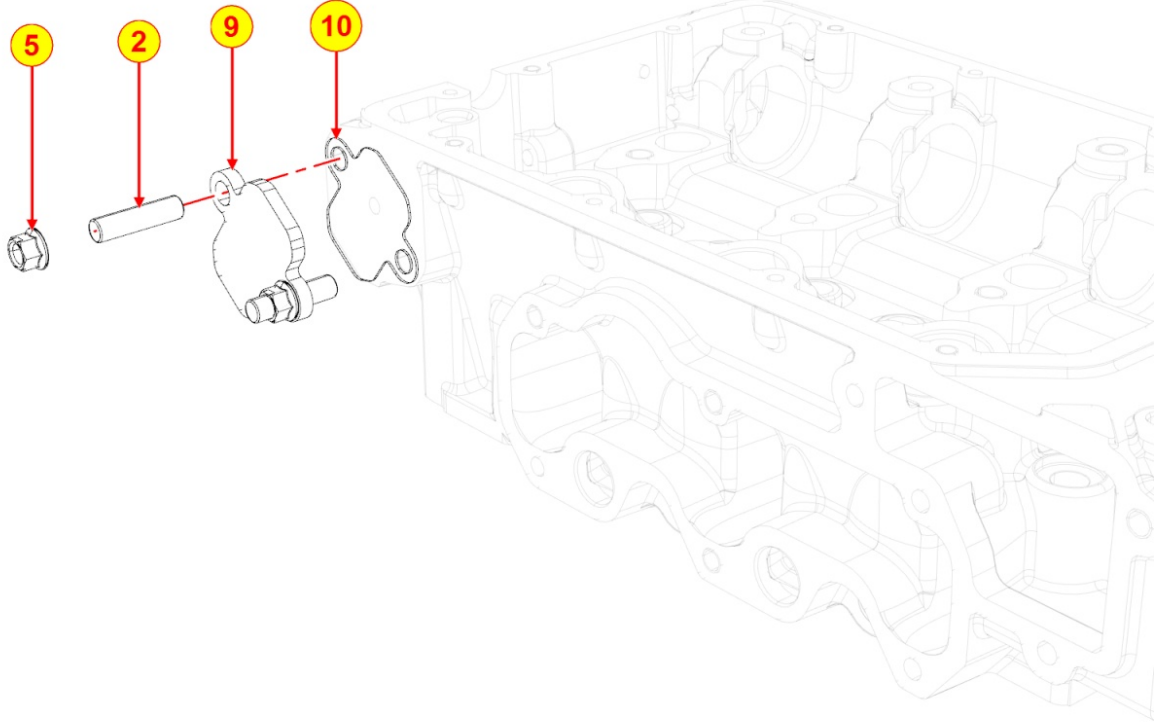

8062320010 - FUEL FEED PUMP

**TAB | 062**

Pos	Kit	Included In	Code	Description	Qty	Old Code	Tech. Info
2			ED0067800080-S	STUD	2		
5			ED0032401640-S	NUT	2		
9			ED0038000370-S	FLANGE	1		
10			ED0044000750-S	GASKET	1		