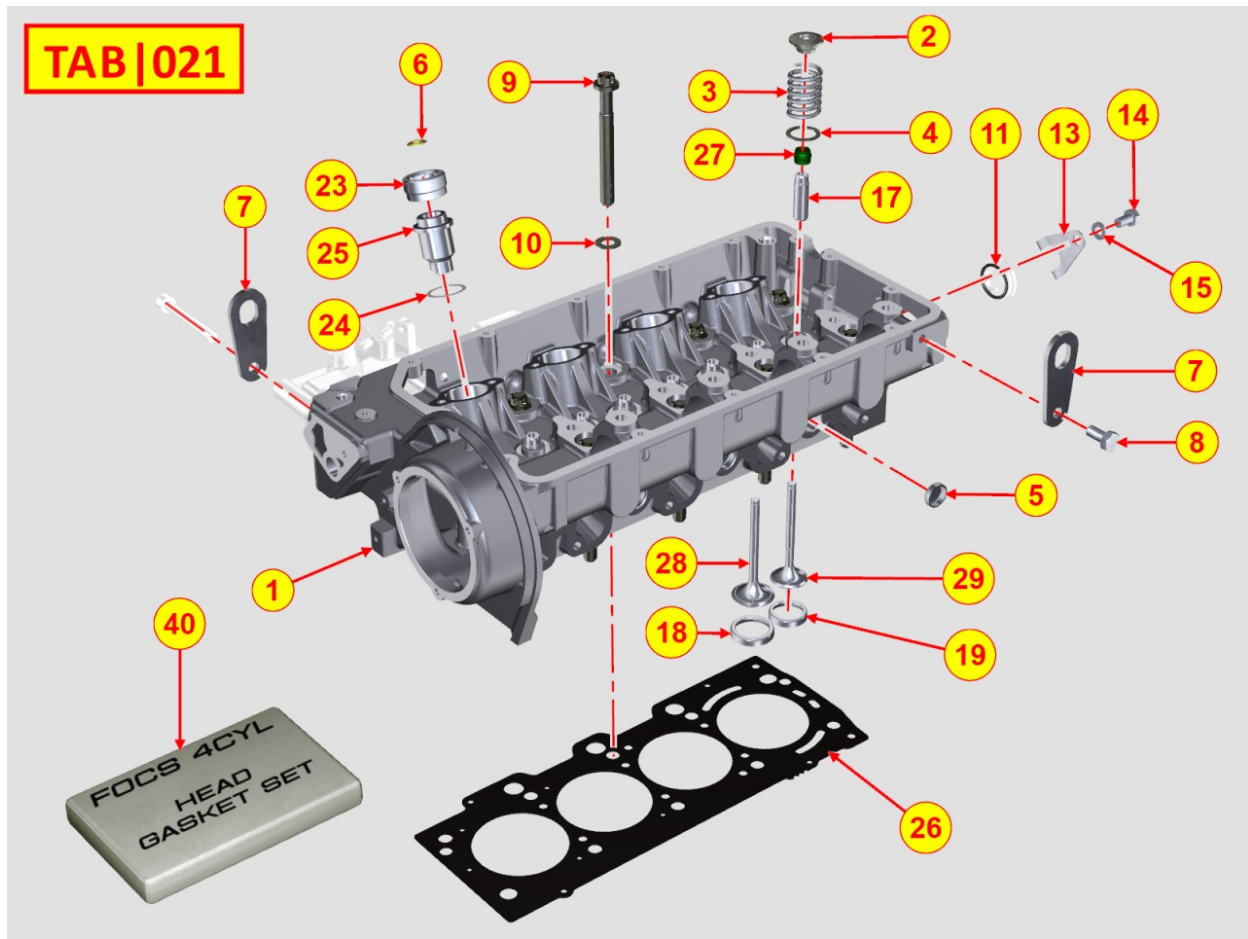

8021320280 - CYLINDER HEAD

Pos	Kit	Included In	Code	Description	Qty	Old Code	Tech. Info
2		(B)		803632...0	4/6/8*		
3		(B)		803632...0	4/6/8*		
4		(B)		803632...0	4/6/8*		
5		(A) (B)	ED0089900470-S	CAP	6		
6			ED0059890070-S	SPARK ARRESTER	4		
7			ED0085451900-S	BRACKET	2		
8			ED0017700020-S	BOLT	1		
9			ED0098202220-S	SCREW	10		⚠
10			ED0076251300-S	WASHER	10		
11		(B)	ED0012000810-S	O-RING	1		⚠
12				807932...0	1		
13		(B)	ED0055700190-S	SPRING	1		⚠
14		(B)	ED0017701270-S	BOLT	1		
15		(B)	ED0076250100-S	WASHER	1		
17		(A) (B)	ED0048452000-S	VALVE GUIDE	8		⚠
18		(A) (B)	ED0080001970-S	VALVE SEAT INLET	4		
19		(A) (B)	ED0080002110-S	VALVE SEAT EXHAUST	4		
23			ED0041300960-S	RING NUT	4		
24			ED0035275170-S	SPACER	12		
25			ED0067250700-S	COMBUSTION PRECHAMBER	4		
26			ED0047300190-S	GUAR.TESTA 1404 SP.1,63 METAL	1		
26			ED0047300160-S	HEAD GASKET 1404 TH.1,53 STEEL	1		
26			ED0047300130-S	HEAD GASKET 1404 TH.1,43 STEEL	1		
27		(B)		803632...0	4/6/8*		
28		(B)		803632...0	2/3/4*		
29		(B)		803632...0	2/3/4*