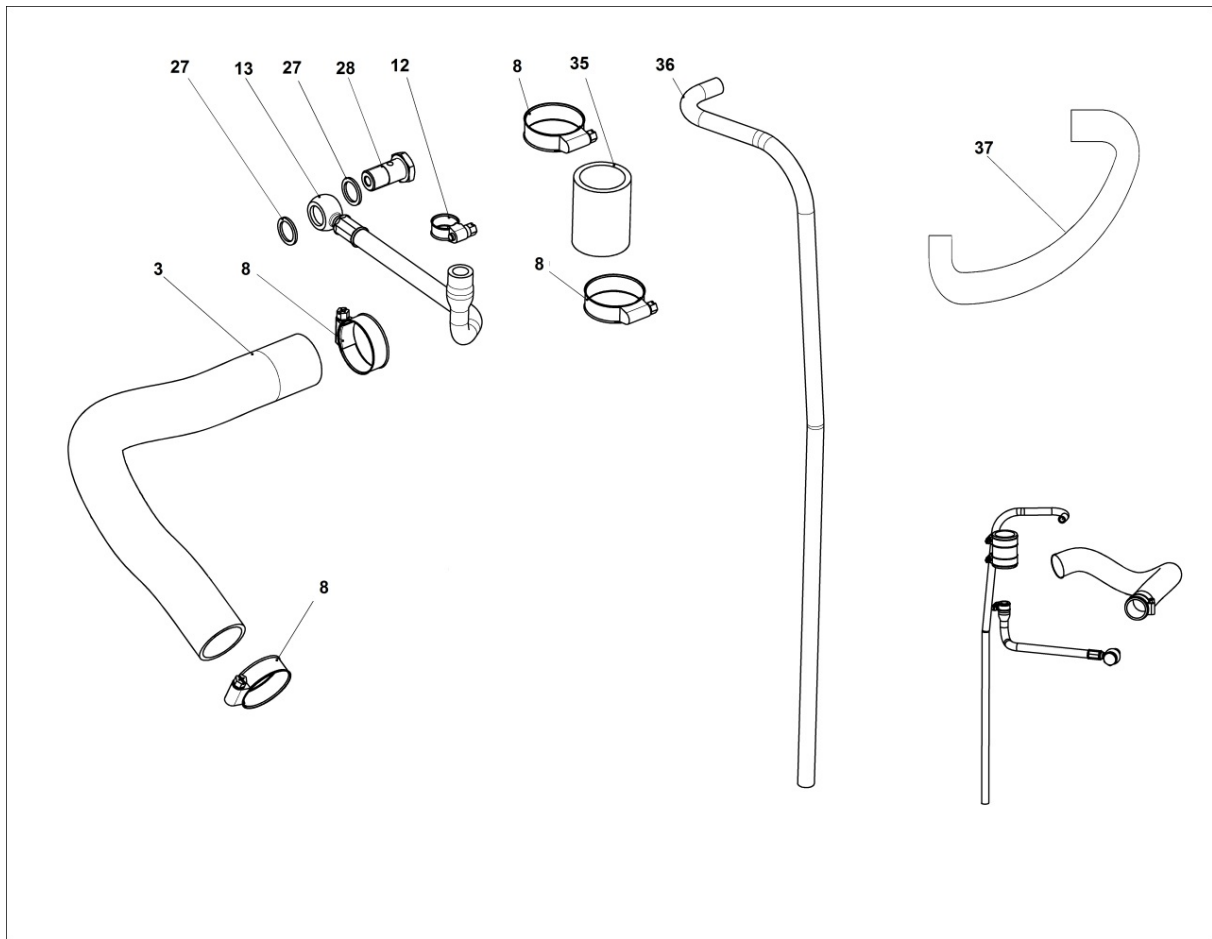

8068320830 - COOLANT HOSES

Pos	Kit	Included In	Code	Description	Qty	Old Code	Tech. Info
3			ED0093400210-S	TUBE	1		
8			ED0036301280-S	CLAMP	4		
12			ED0036301290-S	CLAMP	3		
13			ED0093051010-S	WATER HOSE	1		
27			ED0046700610-S	COPPER WASHER D19/14.2 1.5 THK	2		
35			ED0096020720-S	PIPE	1		
39			ED0095800450-S	PIPE	1