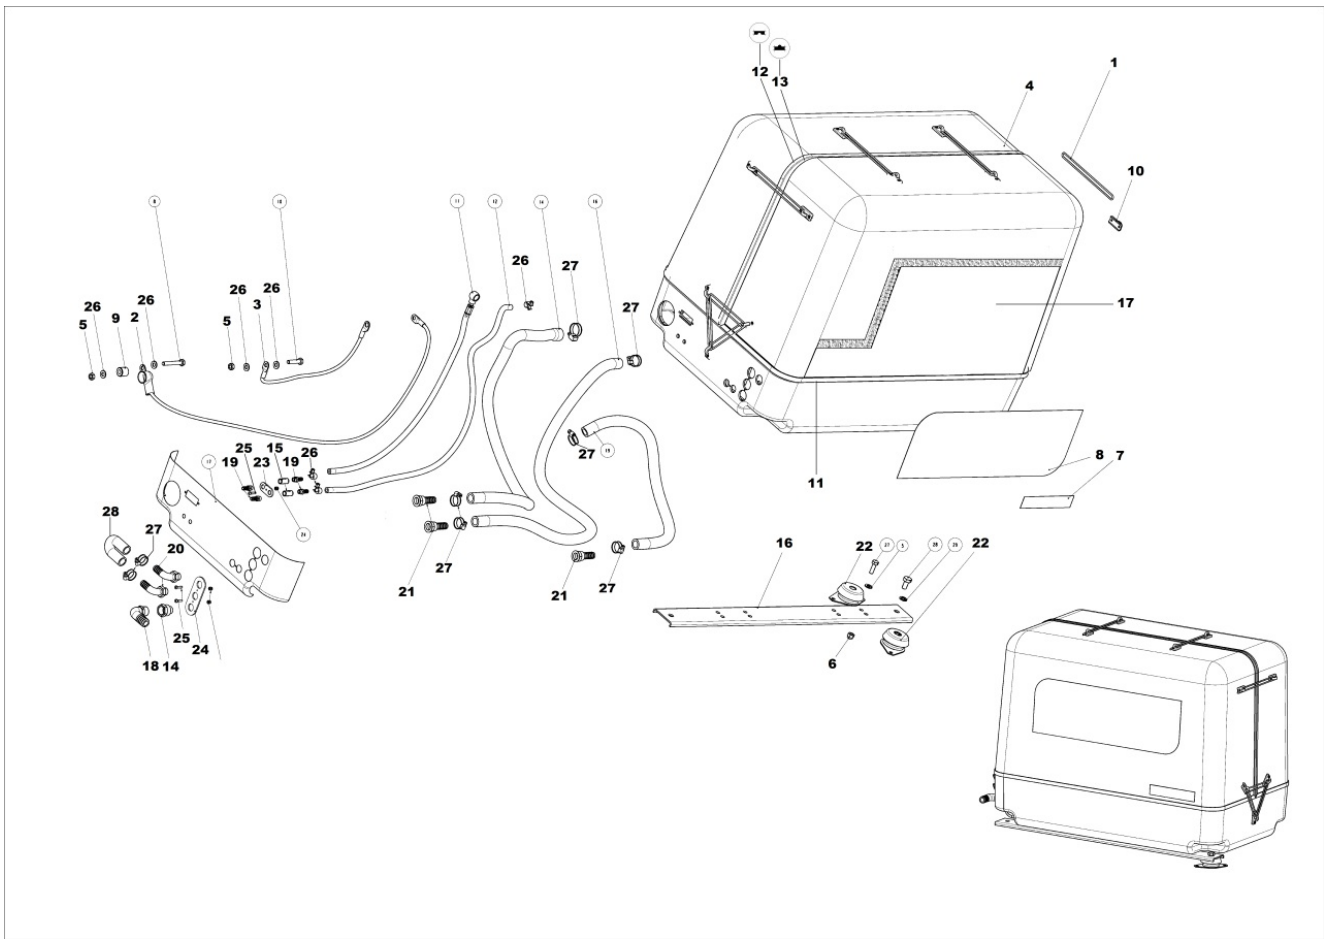

8193320150 - FRAME - CASING

Pos	Kit	Included In	Code	Description	Qty	Old Code	Tech. Info
1			ED0012003160-S	O-RING	10		
5			ED0032030810-S	NUT	3		
6			ED0032030870-S	NUT	8		
9			ED0035276170-S	SPACER	1		
10			ED0041150710-S	HOOK	14		
14			ED0059530720-S	NIPPLE	1		
15			ED0059530940-S	NIPPLE	2		
18			ED0073302840-S	JOINT	1		
19			ED0073302870-S	JOINT	4		
20			ED0073303610-S	JOINT	2		
21			ED0073304060-S	JOINT	3		
22			ED0086362560-S	SILENT BLOCK	8		
23			ED0085061410-S	ANGLE BRACKET	1		
24			ED0085061420-S	ANGLE BRACKET	1		
25			KDISC.		3	ED0097900260-S	
26			ED0036301700-S	CLAMP	3		
27			ED0036301290-S	CLAMP	7		
28			ED0096022160-S	PIPE	1		
29			ED0036301110-S	CLAMP	1		
32			ED0096022140-S	PIPE	1		
33			ED0096022150-S	PIPE	1		
34			ED0032401400-S	NUT	1		
35			ED0017701280-S	BOLT	8		
36			ED0076252090-S	WASHER	16		
37			ED0017801000-S	BOLT	8		
38			ED0075650500-S	WASHER	8