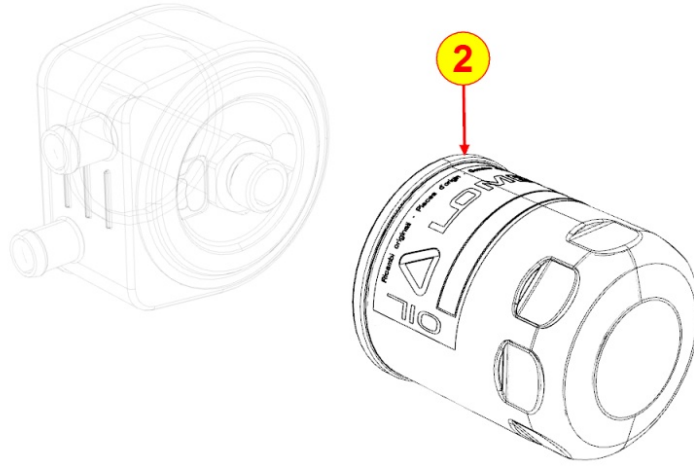

8042320010 - OIL FILTER

TAB | 042

Pos	Kit	Included In	Code	Description	Qty	Old Code	Tech. Info
2			ED0021752850-S	OIL FILTER CARTRIDGE	1	ED0021751310-S