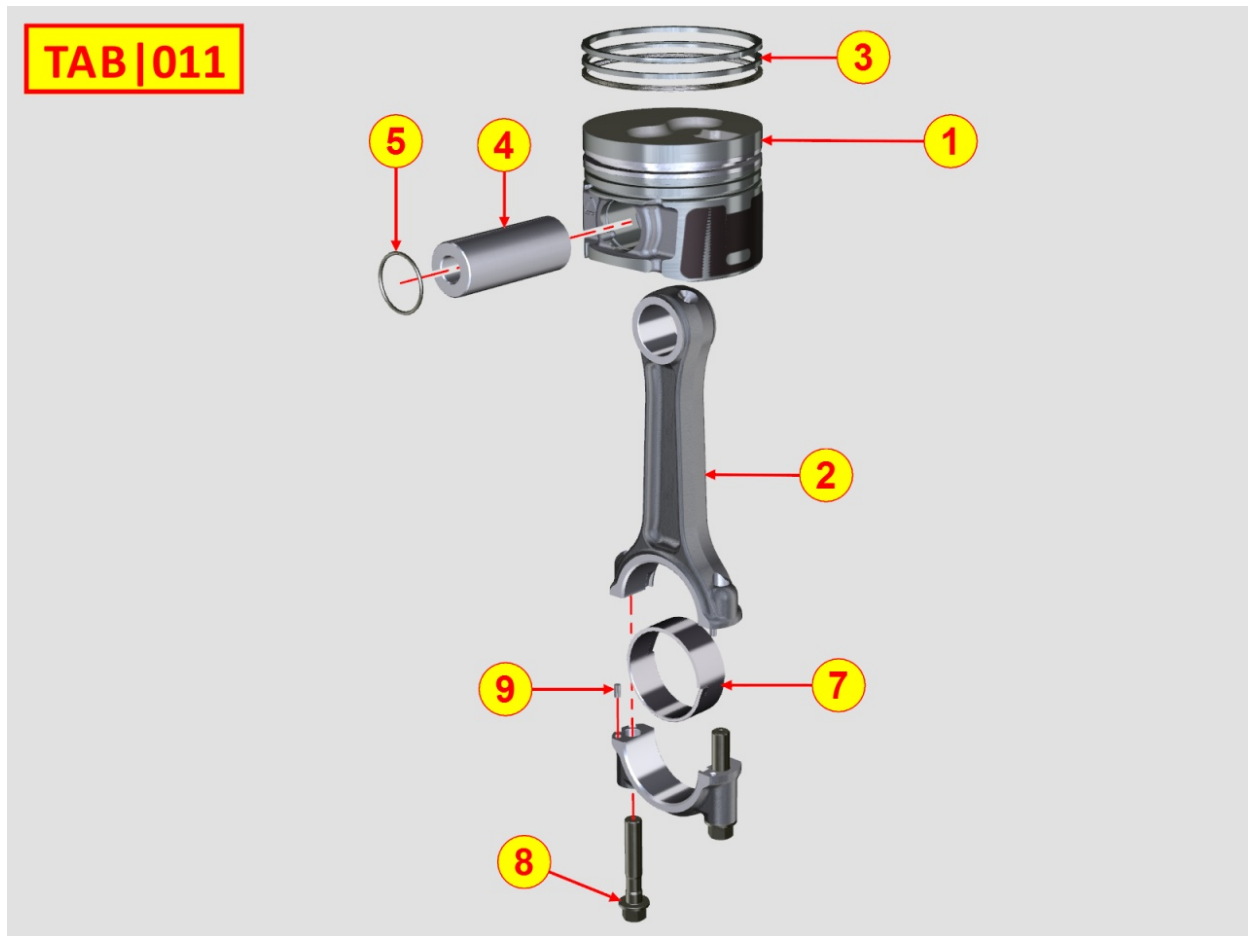

8011320090 - PISTON / CONNECTING ROD

Pos	Kit	Included In	Code	Description	Qty	Old Code	Tech. Info
1	A		ED0065015130-S	COMPLETE PISTON FOCS 1404 +0,50	4		
1	A		ED0065015120-S	PISTON SET STD	4		
1	A		ED0065015140-S	COMPLETE PISTON FOCS 1404 +1,00	4		
2	B		ED0015262260-S	*CONNECTING ROD ASSY.	4		⚠
3		(A)	ED0082112500-S	SEGMENTS SERIES STD FOCS 1404 +1.00	2/3/4		
3		(A)	ED0082112480-S	RINGS STAND.	2/3/4		
3		(A)	ED0082112490-S	SEGMENTS SERIES STD FOCS 1404 +0,50	2/3/4		
4		(A)	ED0084800810-S	PISTON PIN	4		
5		(A)	ED0012610990-S	RING	8		
6		(B)	ED0016300380-S	SMALL END BUSH	2/3/4		⚠
7			ED0016401180-S	UNDER SIZE CONNECTING ROD -0,50	2/3/4		⚠
7			ED0016401170-S	UNDER SIZE CONNECTING ROD -0,25	2/3/4		⚠
7			ED0016401160-S	BEARING STD	2/3/4		⚠
8		(B)	ED0017701010-S	BOLT	4/6/8