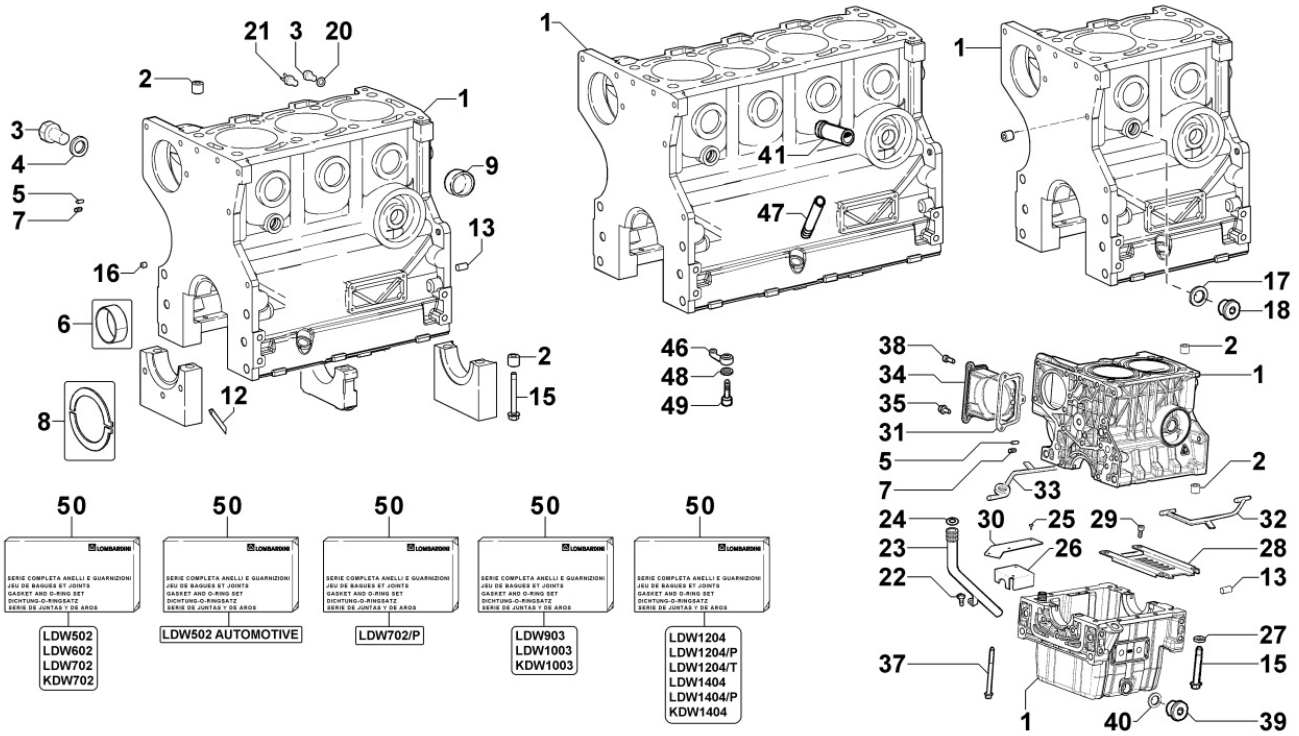

8020320900 - CRANKCASE

Pos	Kit	Included In	Code	Description	Qty	Old Code	Tech. Info
2		(A)	ED0019701400-S	BUSHING	2		▲
2		(A)	ED0019705100-S	BUSHING	10		
3			ED0089650480-S	CAP	1		
4			ED0046700600-S	COPPER WASHER	1		▲
5			ED0084301050-S	ELASTIC DOWEL PIN 8X16 DIN 1481	1		
6			ED0016111930-S	SUPP.BEARING STD.	3/4/5		▲
6			ED0016111950-S	BEARING -0,50	3/4/5		▲
6			ED0016111940-S	BEARING -0,25	3/4/5		▲
8			ED0012571580-S	ANELLO SPALLAMENTO STD 1404	2		▲
8			ED0012571600-S	THRUST BEARING +0.2	2		▲
8			ED0012571590-S	THRUST BEARING +0.1	2		▲
9		(A)	ED0089900220-S	CAP	6		▲
12		(A)	ED0044000540-S	GASKET	4		▲
13			ED0084001080-S	PIN	2		
15		(A)	ED0098201200-S	SCREW	10		
16		(A)	ED0090801820-S	CAP	1