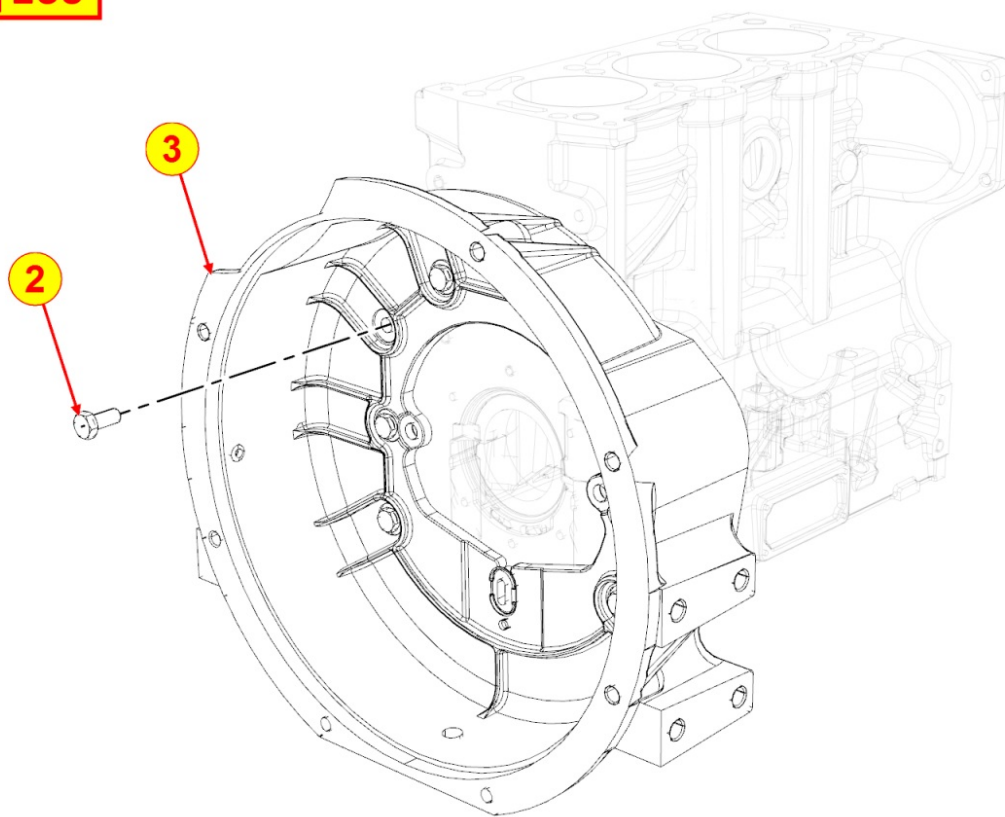

8160320960 - ENGINE FLANGE / BACKPLATE

TAB | 160

Pos	Kit	Included In	Code	Description	Qty	Old Code	Tech. Info
2			ED0017701240-S	BOLT	7		
3			ED0020324670-S	ENGINE HOUSING	1	ED0020323700-S