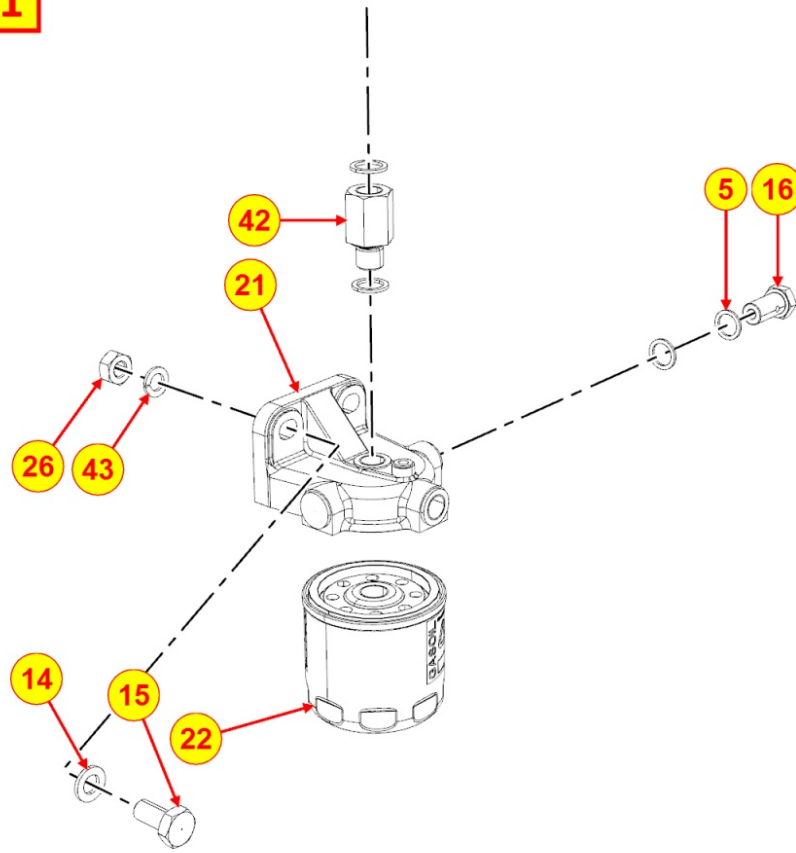

8061321330 - FUEL FILTER

TAB | 061

Pos	Kit	Included In	Code	Description	Qty	Old Code	Tech. Info
5			ED0046700610-S	COPPER WASHER D19/14.2 1.5 THK	8		
14			ED0076250190-S	WASHER	2		
15			ED0097300450-S	ALLEN SCREW	2		
16			ED0019010320-S	UNION BOLT	1		
21			ED0037302370-S	FUEL FILTER	1		
22		(A)	ED0021752880-S	FILTER CARTRIDGE	1		
26			ED0032400330-S	NUT	2		
43			ED0075650110-S	WASHER	2