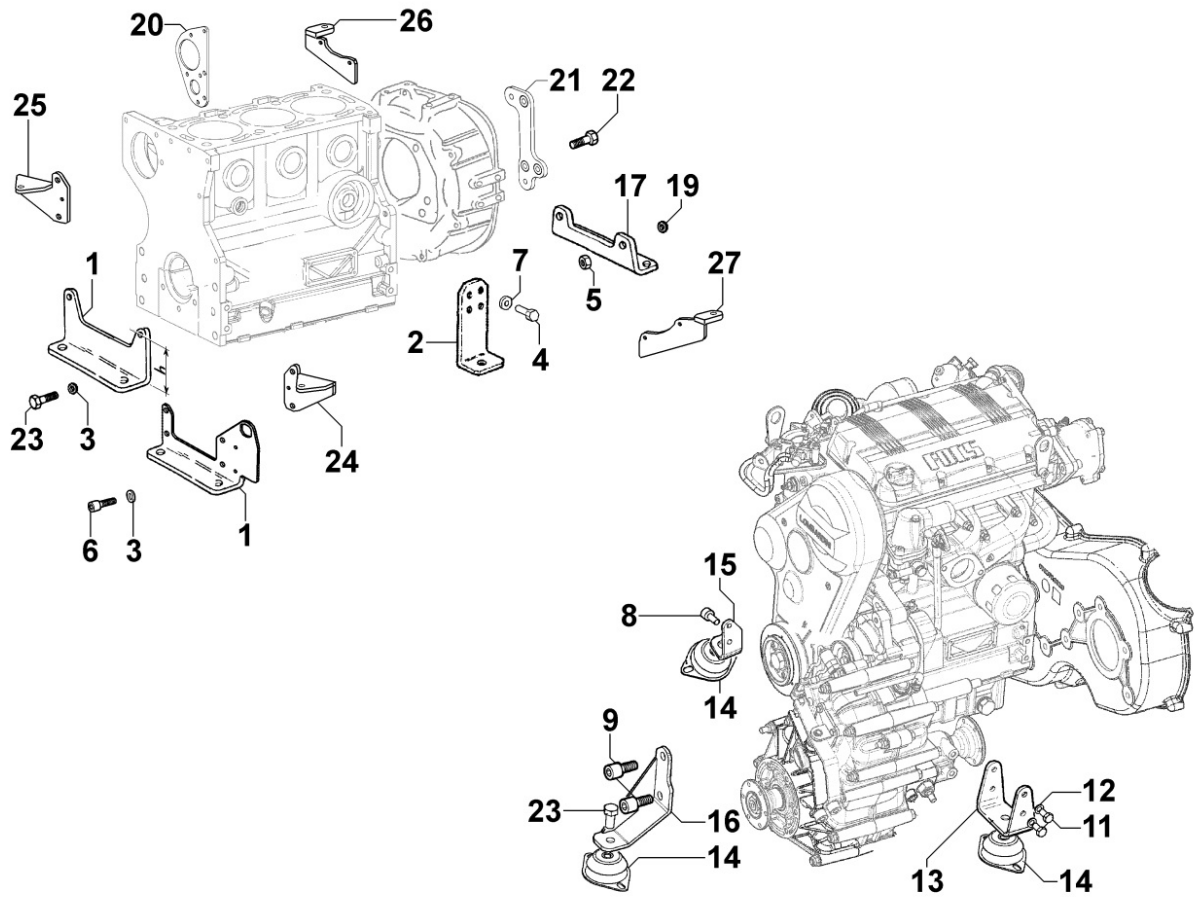

8025320190 - ENGINE MOUNTS

Pos	Kit	Included In	Code	Description	Qty	Old Code	Tech. Info
8			ED0097300240-S	ALLEN SCREW	8