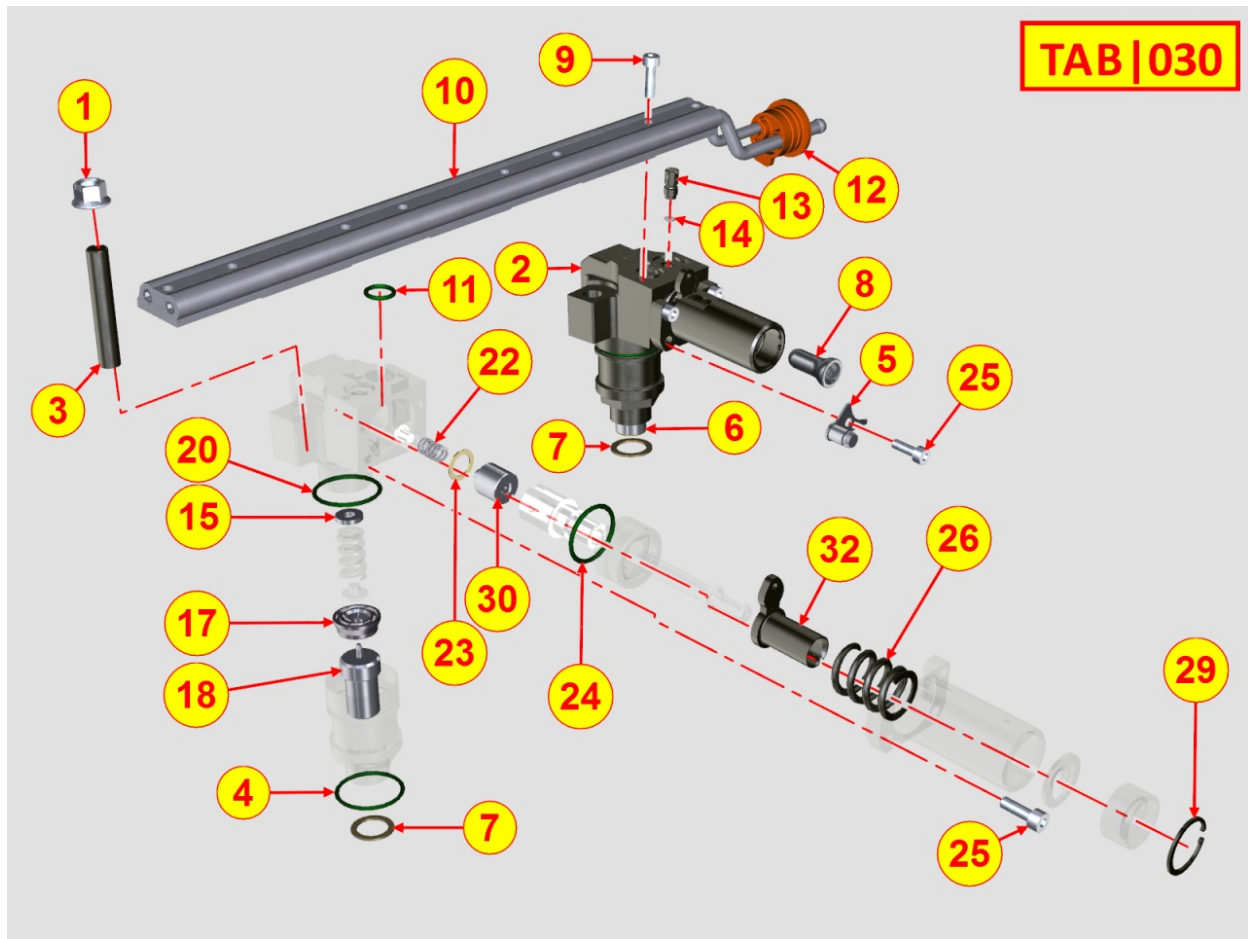

8030320040 - INJECTION SYSTEM

Pos	Kit	Included In	Code	Description	Qty	Old Code	Tech. Info
1			ED0032401640-S	NUT	8		
2	A		ED0065902900-S	INJECTION PUMP	4		
3			ED0067802030-S	STUD	8		
4		(C)	ED0012002130-S	O-RING	2/3/4		
5			ED0063707960-S	PLATE	1		
6		(C)		802132...0			
7		(C)	ED0046700820-S	COPPER WASHER 14X19X1	4		
8				803532...0			
9			ED0097303130-S	ALLEN SCREW	8		
10	B		ED0093759880-S	FUEL TUBE SVIC	1		
11		(A) (C)	ED0012002860-S	O-RING	2		
12		(B)	ED0047500140-S	GASKET	1		
13		(A)	ED0096800410-S	VALVE	2/3/4		
14		(A)	ED0047600380-S	GASKET	2/3/4		
15		(A)	ED0083351420-S	SHIM	1		
17		(A)	ED0035272200-S	SPACER	2/3/4		
18	C	(A)	ED0048960400-S	ASSEMBLY	2/3/4	ED0065314360-S	
20		(A) (C)	ED0012002870-S	O-RING	2/3/4		
22		(A)	ED0058012740-S	SPRING	2/3/4		
23		(A)	ED0047600150-S	GASKET	2/3/4		
24		(A)	ED0012002770-S	O-RING	2/3/4		
25		(A)		KDISC.	4to12	ED0097302060-S	
26		(A)	ED0057551130-S	SPRING	2/3/4		
29		(A)	ED0012410090-S	SNAP RING	2/3/4		
30		(A)	ED0096721070-S	DELIVERY VALVE	2/3/4