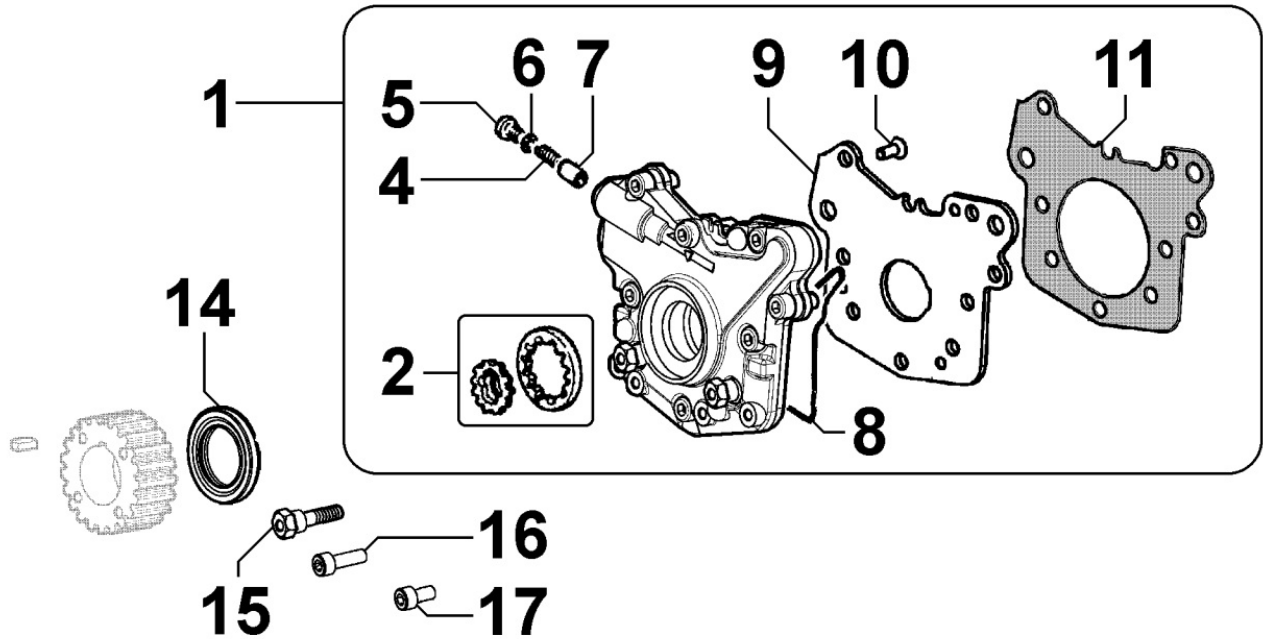

8040320220 - OIL PUMP

Pos	Kit	Included In	Code	Description	Qty	Old Code	Tech. Info
1	A		ED0066051320-S	OIL PUMP	1		
2		(A)		POS. 1			
5		(A)	ED0090150050-S	CAP	1		
6		(A)	ED0046700600-S	COPPER WASHER	1		▲
7		(A)	ED0064950450-S	PLUNGER	1		
8		(A)	ED0012002920-S	O-RING	1		▲
9		(A)		POS. 1			
10		(A)	ED0098000610-S	FLARING SCREW	3		
11		(A)	ED0045802160-S	GASKET	1		
14			ED0012133430-S	SEAL RING	1		▲
15			ED0098651740-S	SPCIAL SCREW	2		
16			ED0017700070-S	BOLT	1		
17			ED0097320740-S	ALLEN SCREW	6