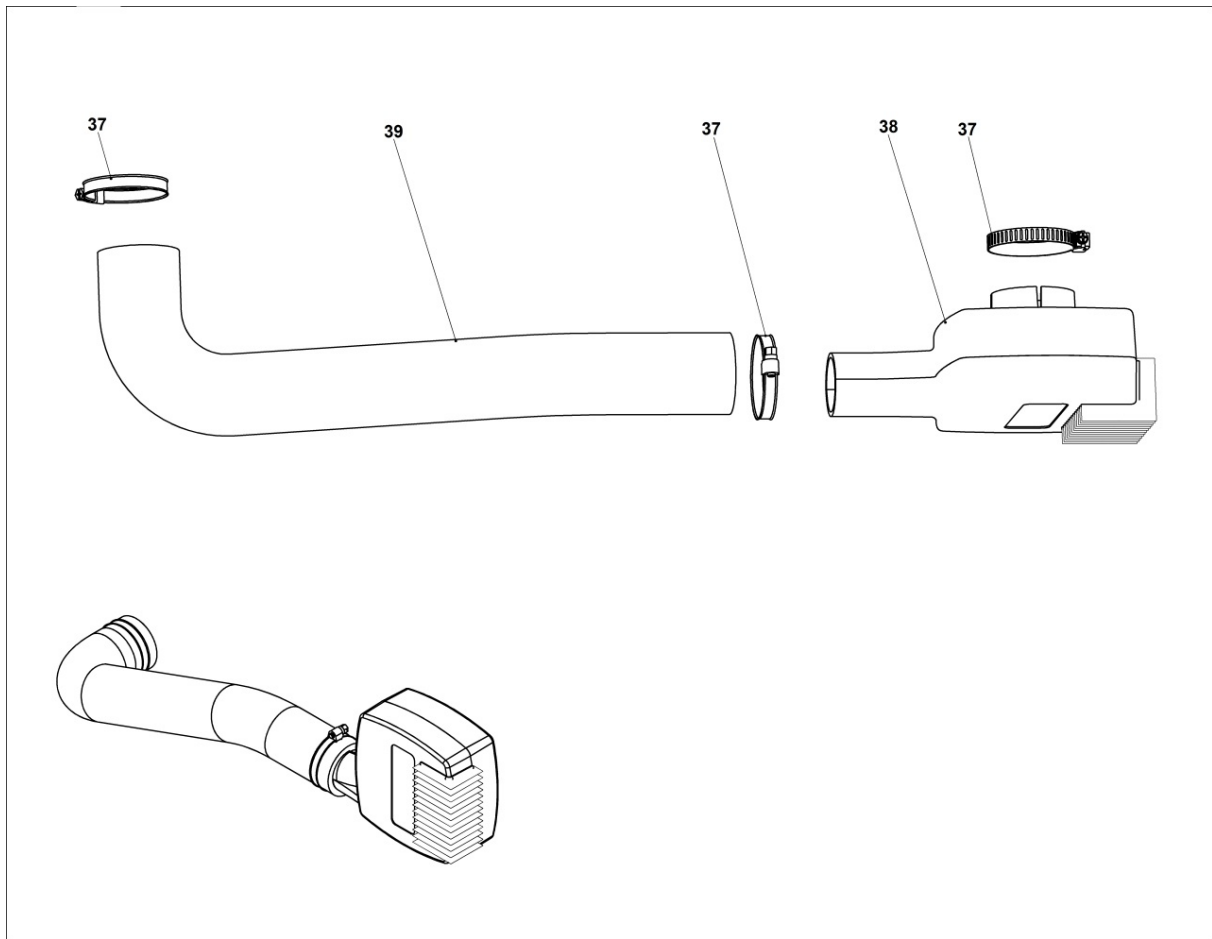

8081320770 - AIR FILTER

Pos	Kit	Included In	Code	Description	Qty	Old Code	Tech. Info
37			ED0036301520-S	CLAMP	2		
38			ED0037003330-S	AIR FILTER	1