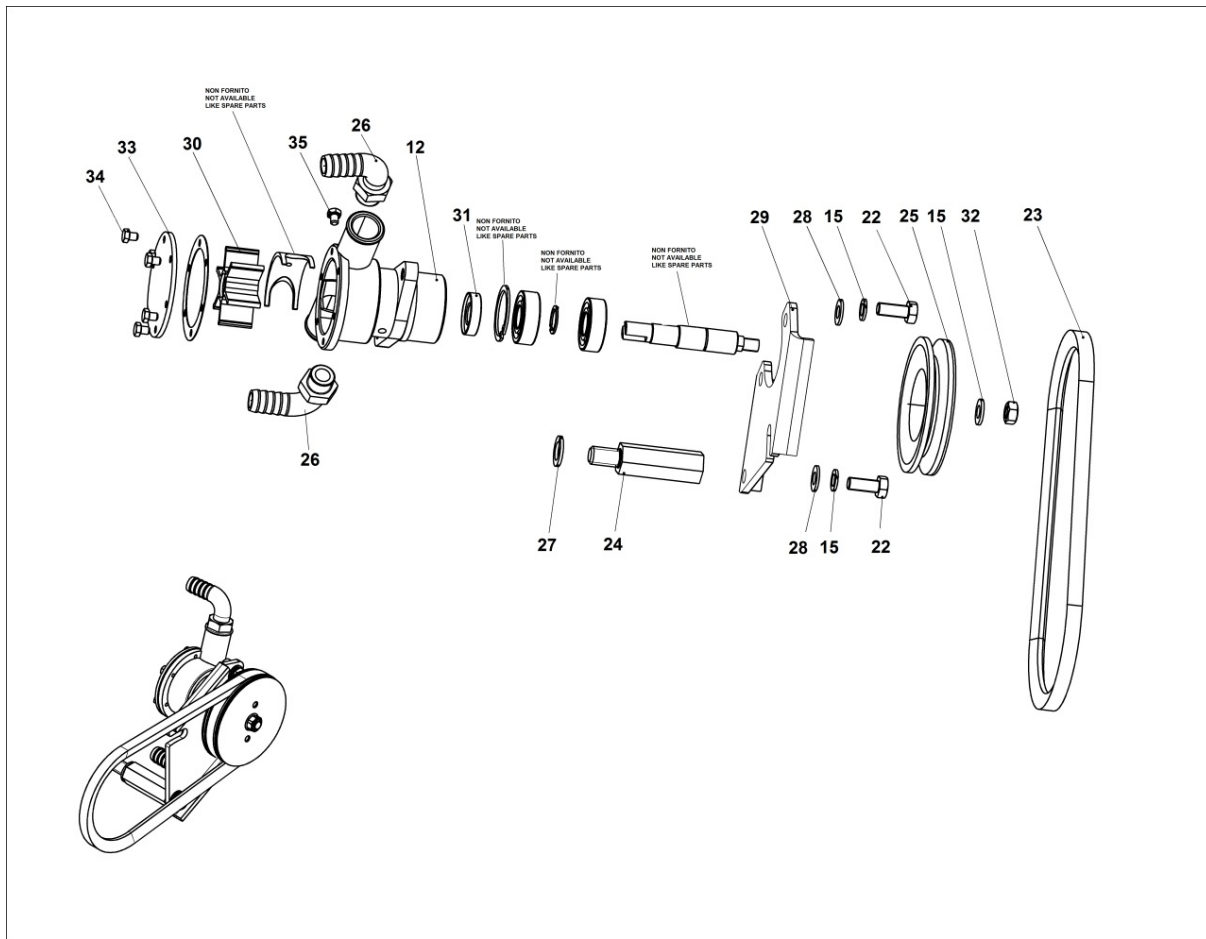

8077320290 - COOLANT PUMP

Pos	Kit	Included In	Code	Description	Qty	Old Code	Tech. Info
0			ED0088360030-S	SUPPORT	1		
12	A		ED0065845260-S	WATER PUMP	1		
15		(A)	ED0076252090-S	WASHER	4		
22			ED0017701240-S	BOLT	4		
23			ED0024404220-S	CINGHIA/V-BELT	1		
25		(A)	ED0069754430-S	PULLEY	1		
26			ED0073303610-S	JOINT	2		
27			ED0076450070-S	WASHER	2		
28			ED0075650480-S	WASHER	4		
30		(A)	ED0042002040-S	IMPELLER	1		
31		(A)	ED0012004230-S	O-RING	1		
32		(A)	ED0032401400-S	NUT	1