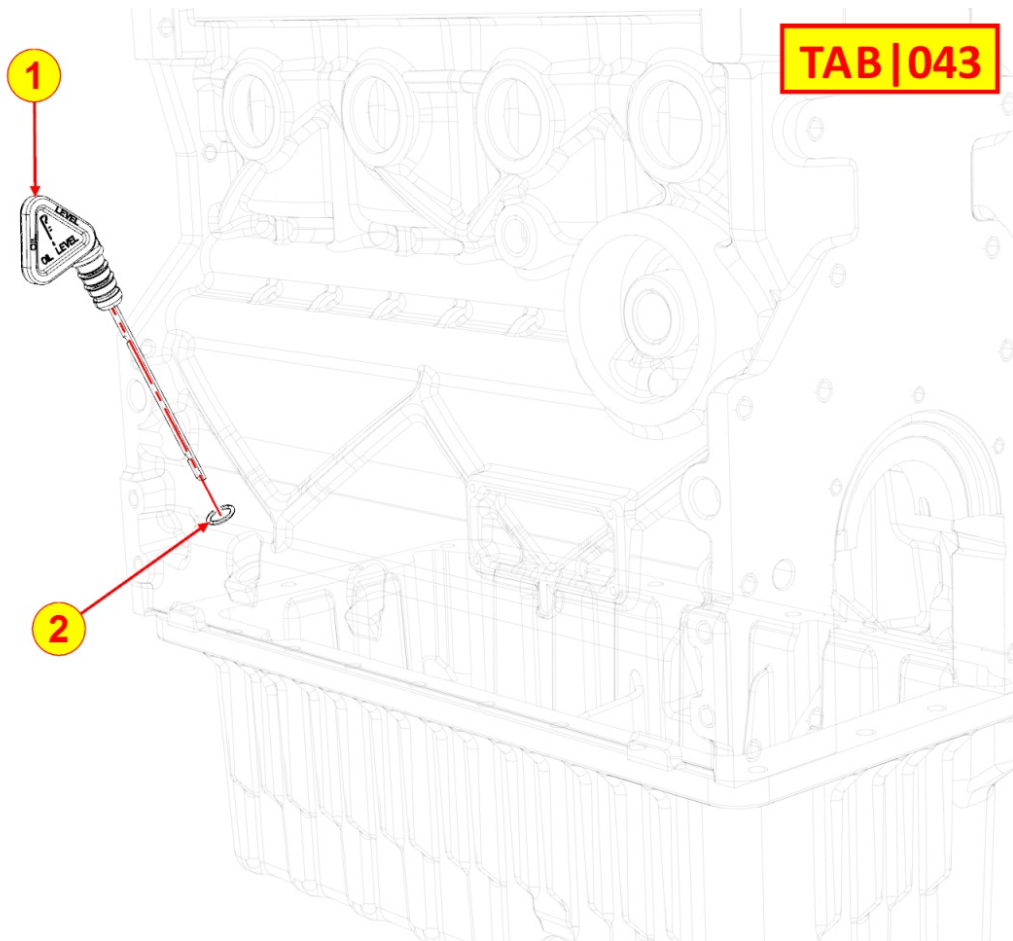

8043320270 - OIL DIPSTICK

Pos	Kit	Included In	Code	Description	Qty	Old Code	Tech. Info
1	A		ED0014004560-S	DIPSTICK	1		
2		(A) (B)	ED0012003250-S	O-RING	3