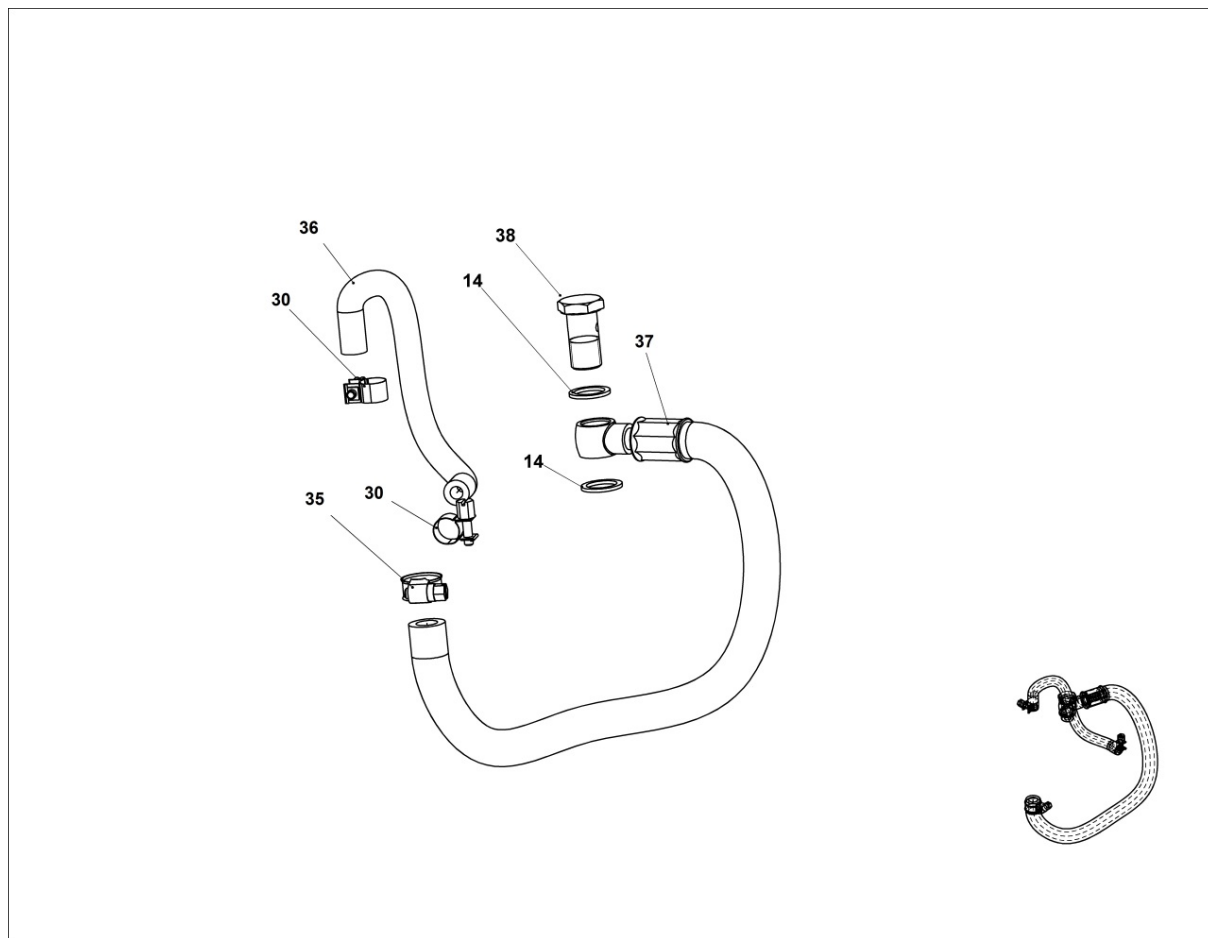

**8046320070 - PUMP FOR OIL EXTRACTION**

Pos	Kit	Included In	Code	Description	Qty	Old Code	Tech. Info
4			ED0036301290-S	CLAMP	1		
5			ED0065950210-S	POMPA ESTRAZ. OLIO AB TRASM. PER LMG4000	1		
9			ED0017701240-S	BOLT	1		
10			ED0076252090-S	WASHER	1		

**8062320020 - FUEL FEED PUMP**

Pos	Kit	Included In	Code	Description	Qty	Old Code	Tech. Info
0			ED0017600010-S	BOLT	1		
0			ED0017800030-S	BOLT	1		
0			ED0076250620-S	WASHER	2		
0			ED0046700010-S	COPPER WASHER D10/6.2 1THK	1		
0			ED0087600010-S	SUPPORT	1		
0			ED0097302110-S	ALLEN SCREW	2		
0			ED0075650500-S	WASHER	1		
1			ED0065851440-S	LIFT PUMP	1		

8064321630 - FUEL LINES

Pos	Kit	Included In	Code	Description	Qty	Old Code	Tech. Info
30			ED0036301700-S	CLAMP	2		
35			ED0036301290-S	CLAMP	1		
36			ED0093764230-S	TUBO TRA POMPA ELTTRICA E RAIL	1		
38			ED0019011190-S	UNION BOLT	1		