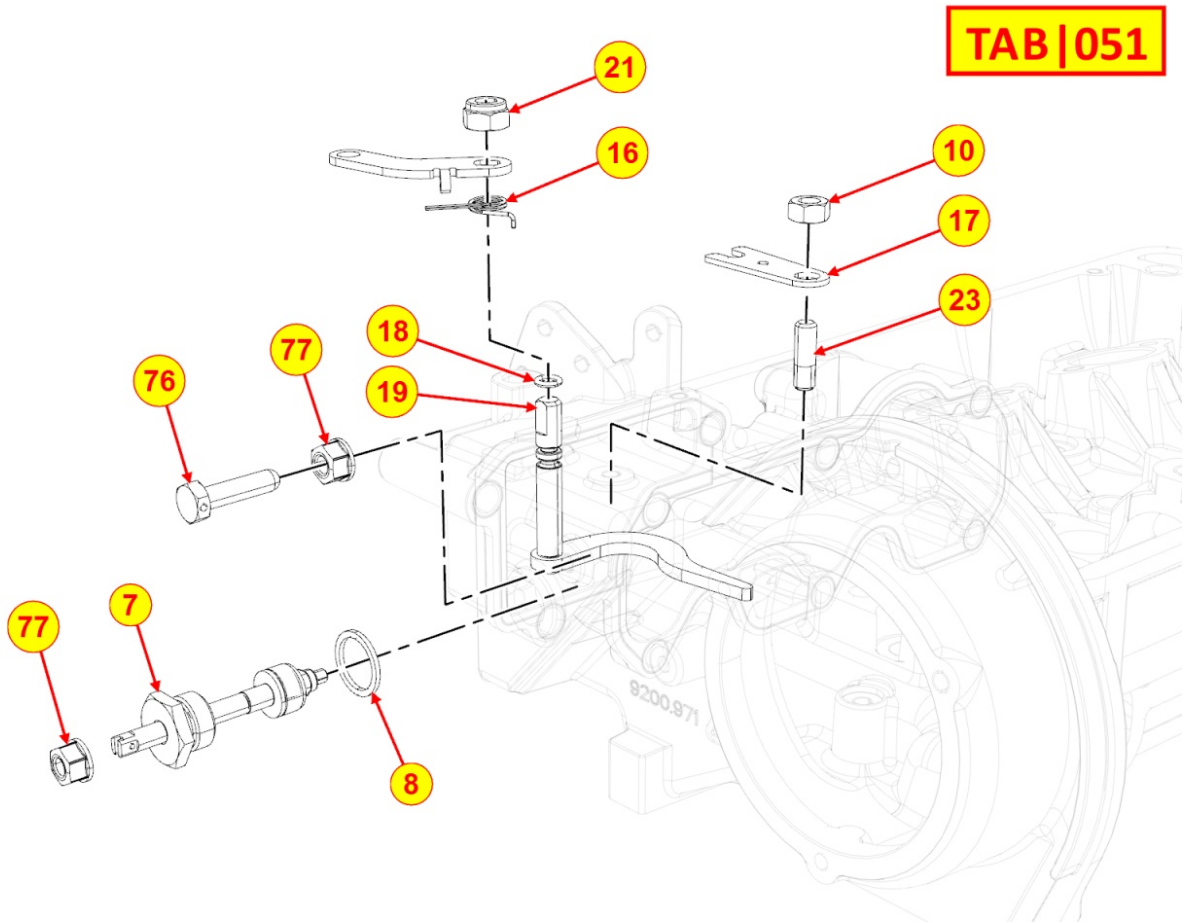

8051320550 - CONTROLS

Pos	Kit	Included In	Code	Description	Qty	Old Code	Tech. Info
7			ED0085761380-S	CHOKE	1		
8			ED0044800460-S	GASKET	1		
10			ED0032400080-S	NUT	1		
16			ED0056600470-S	SPRING	1		
17			ED0062751140-S	PLATE	1		
18			ED0012000510-S	O-RING	1		
19			ED0052004130-S	LEVER	1		
20			ED0052004140-S	LEVER	1		
21			ED0032030750-S	NUT	1		
23			ED0067600440-S	STUD	1		
76			ED0017601280-S	BOLT	1		
77			ED0032401530-S	NUT	2		
80			ED0075650040-S	WASHER	2