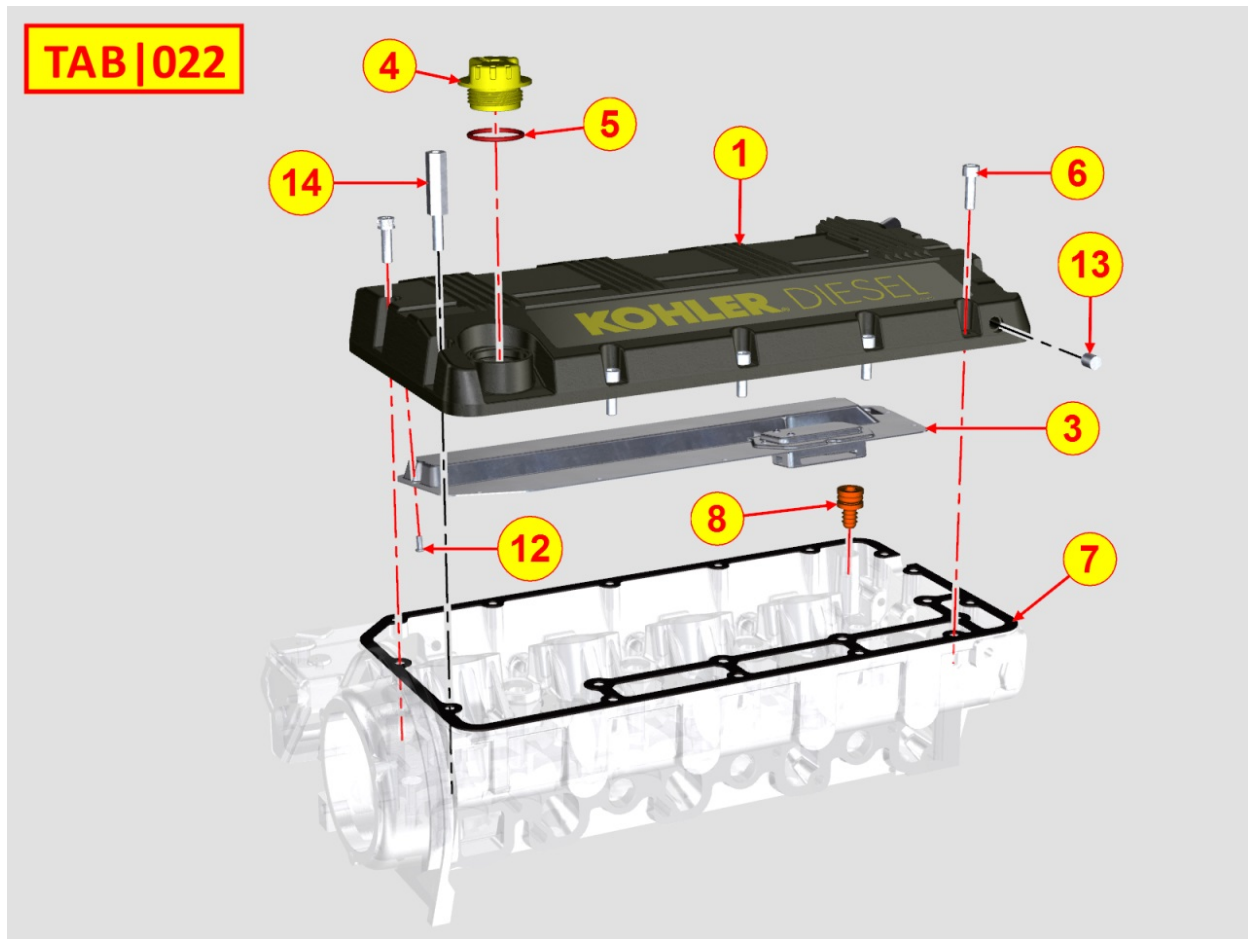

8022320810 - HEAD COVER

Pos	Kit	Included In	Code	Description	Qty	Old Code	Tech. Info
1	(A)		ED0021257480-S	ROCKER ARM COVER	1		
3		(A)	ED0050662650-S	SHROUD	1		
4			ED0090320930-S	FILLER CAP	1		
5			ED0012000820-S	O-RING	1		
6			ED0097304160-S	ALLEN SCREW	12		
7			ED0044001010-S	GASKET	1		
8			ED0053651220-S	CONNECTING HOSE	1		
12		(A)	ED0074810540-S	RIVET	12		
13		(A)	ED0090801330-S	CAP	1		
14			ED0025011020-S	HOLLOW STUD	2