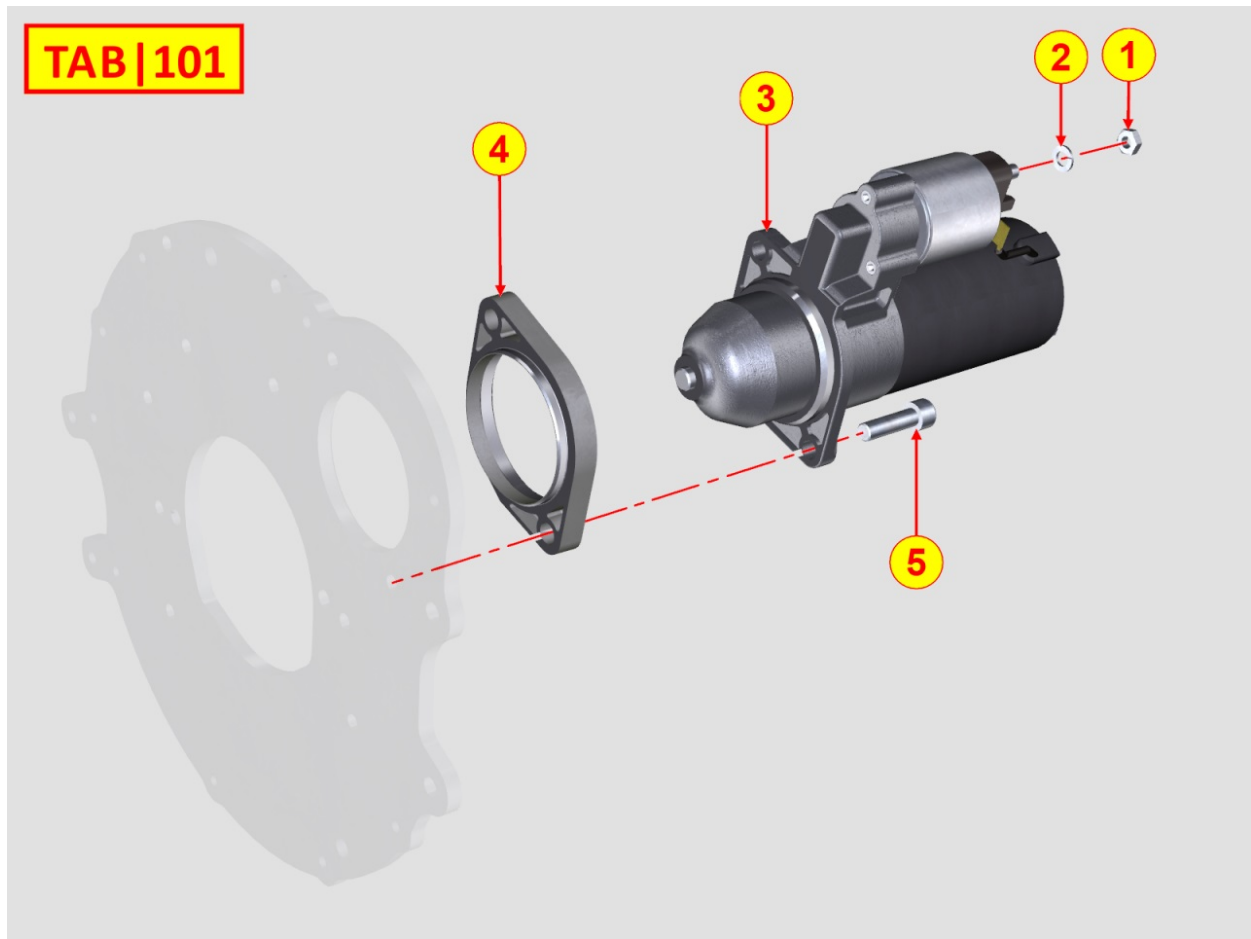

8101320590 - STARTING MOTOR

Pos	Kit	Included In	Code	Description	Qty	Old Code	Tech. Info
1			ED0032400200-S	NUT	1		
2			ED0075650070-S	WASHER	1		
3			ED0058401620-S	STARTING MOTOR	1		
4			ED0038100240-S	FLANGE	1		
5			ED0097300460-S	ALLEN SCREW	2