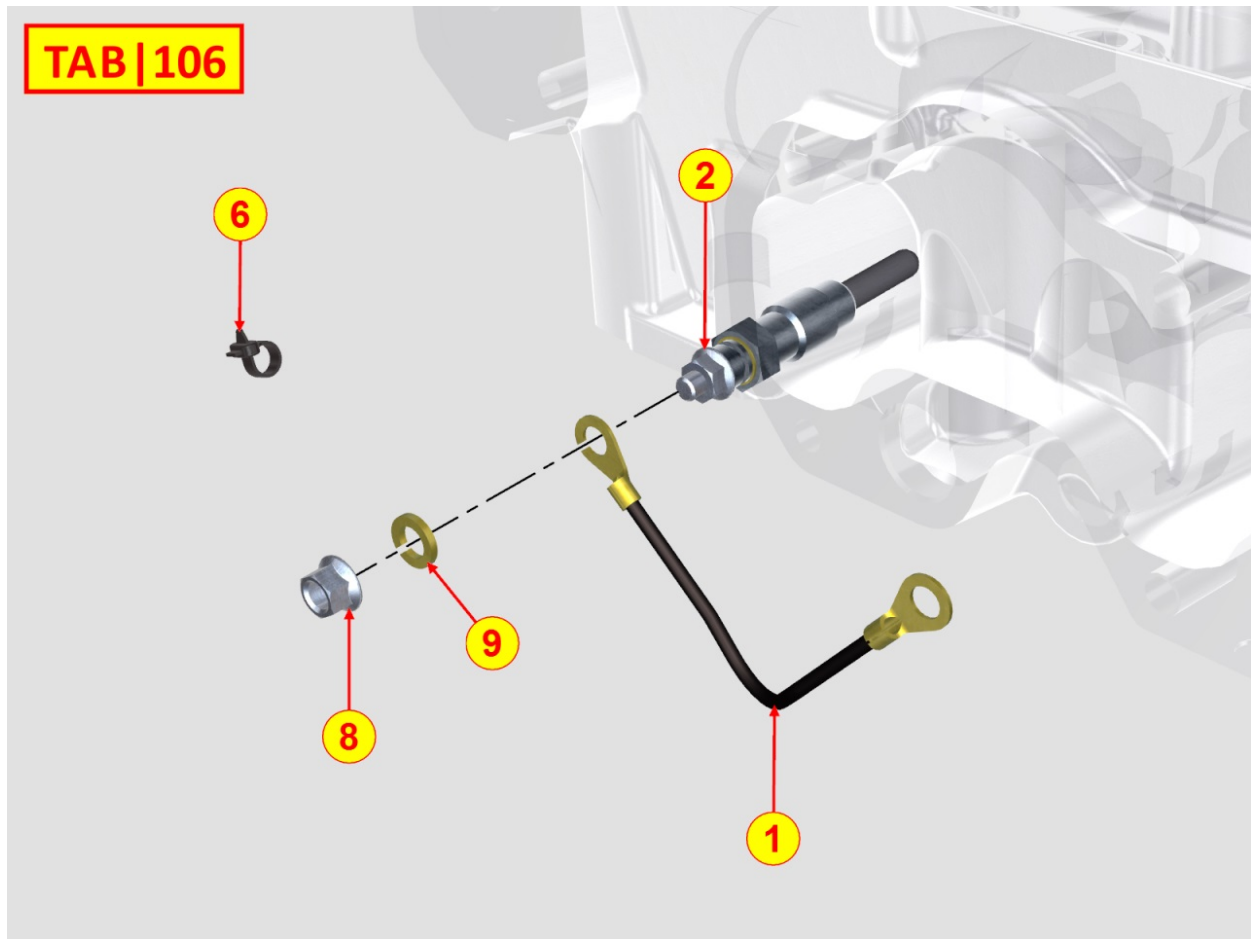

8106320190 - GLOW PLUGS / PRE-HEATING RELAY

Pos	Kit	Included In	Code	Description	Qty	Old Code	Tech. Info
1			ED0021855480-S	CABLE	3		
2	A		ED0021000890-S	GLOW PLUG	4	ED0021000980-S	
6			ED0024710190-S	CABLE TIE	1		
8		(A)	ED0032400040-S	NUT	4	ED0032400050-S	
9		(A)	ED0076260660-S	WASHER	4