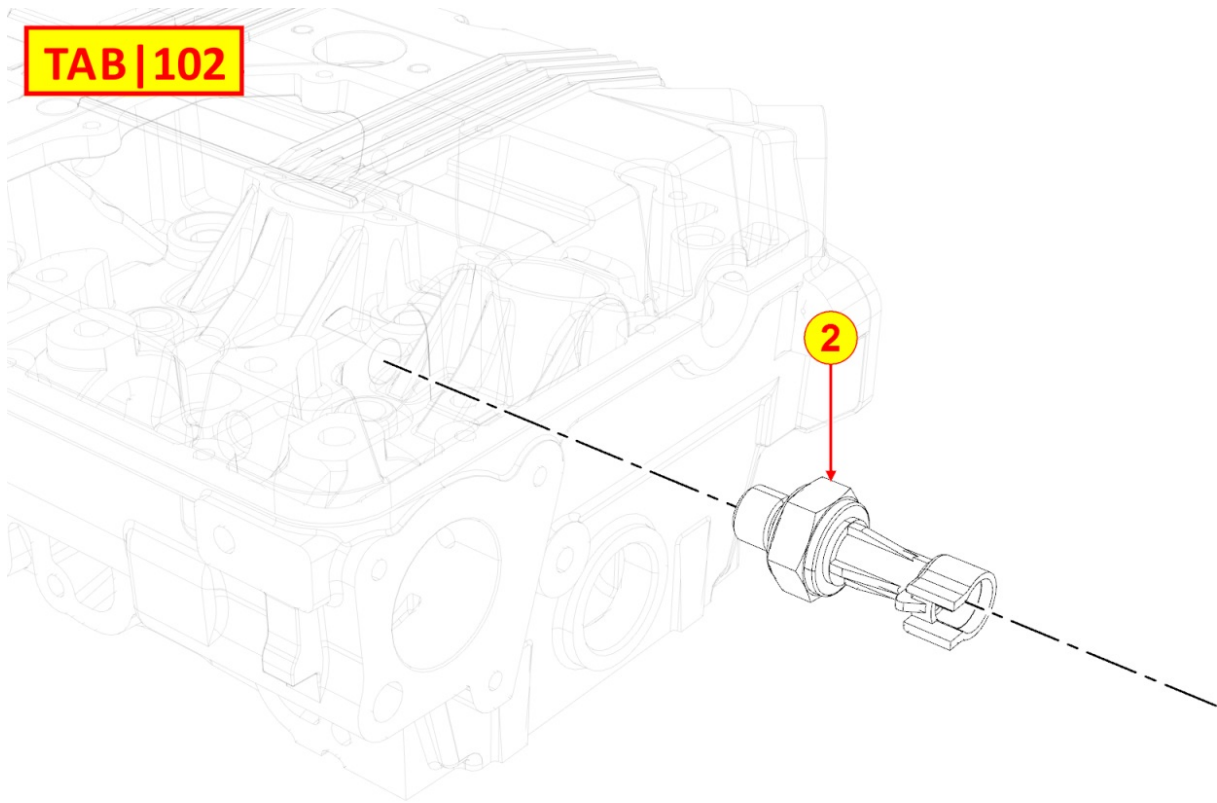

8102320300 - OIL PRESSURE SWITCH

Pos	Kit	Included In	Code	Description	Qty	Old Code	Tech. Info
2			ED0067450970-S	PRESSURE SWITCH	1