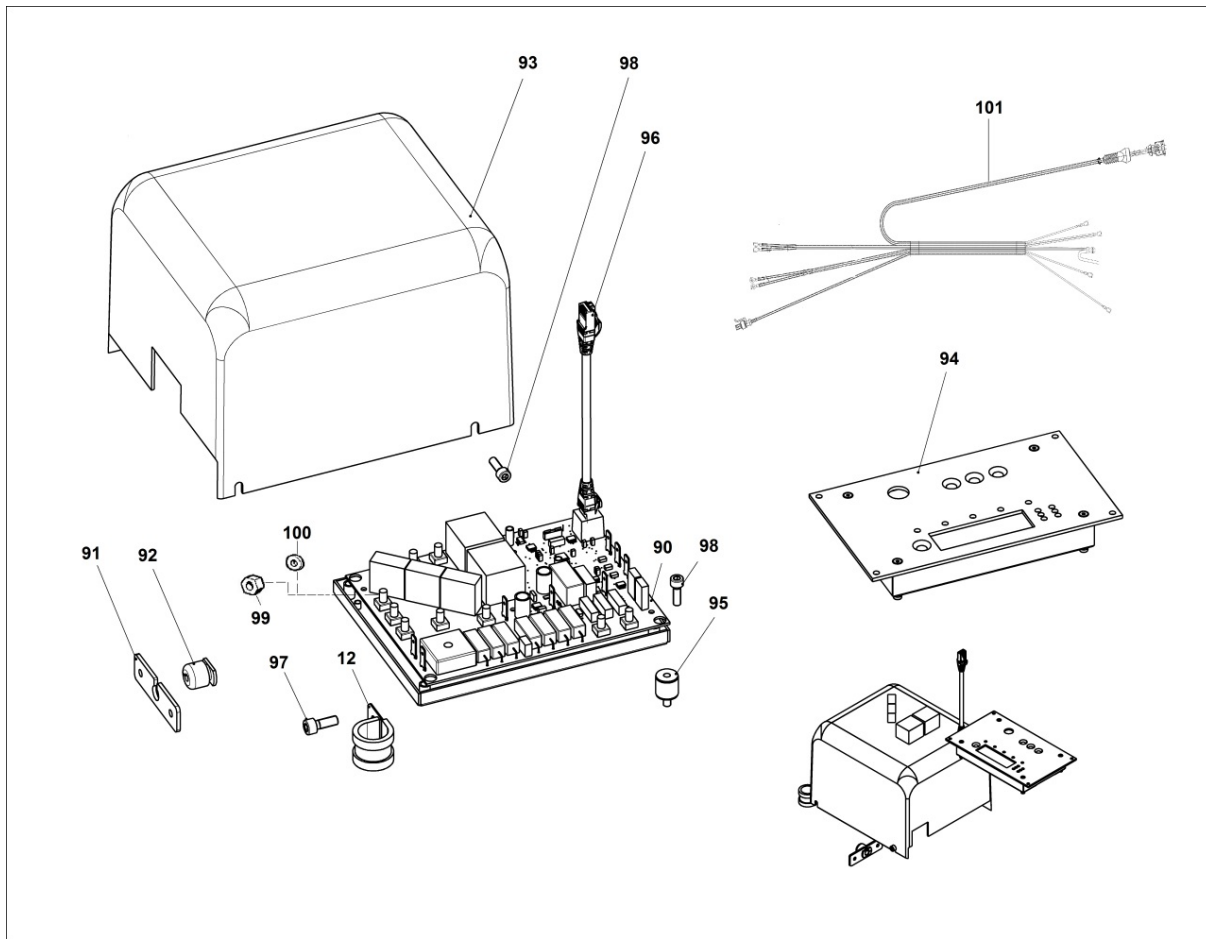

8103321870 - CONTROL PANEL / ENGINE WIRES

Pos	Kit	Included In	Code	Description	Qty	Old Code	Tech. Info
0			ED0059970620-S	GROMMET	1		
0			ED0091801720-S	CABLE END	1		
0			ED0021860950-S	CABLE	2		
0			ED0015571750-S	JUNCTION BLOCK	1		
12			ED0036170890-S	CLAMP	1		
90			ED0024570180-S	ELECTRICAL BOARD CARD MATE MT322	1		
91			ED0026101450-S	COVER	1		
92			ED0059971060-S	GROMMET	1		
93			ED0069278130-S	GUARD	1		
94			ED0072454970-S	PANEL	1		
95			ED008636G010-S	SILENT BLOCK	4		
96			ED0021863870-S	CABLE	1		
97			ED0097302110-S	ALLEN SCREW	1		
98			ED0097302920-S	ALLEN SCREW	8		
99			ED0032030820-S	NUT	10		
100			ED0076252320-S	WASHER	4		
101			ED0021863590-S	CABLE	1