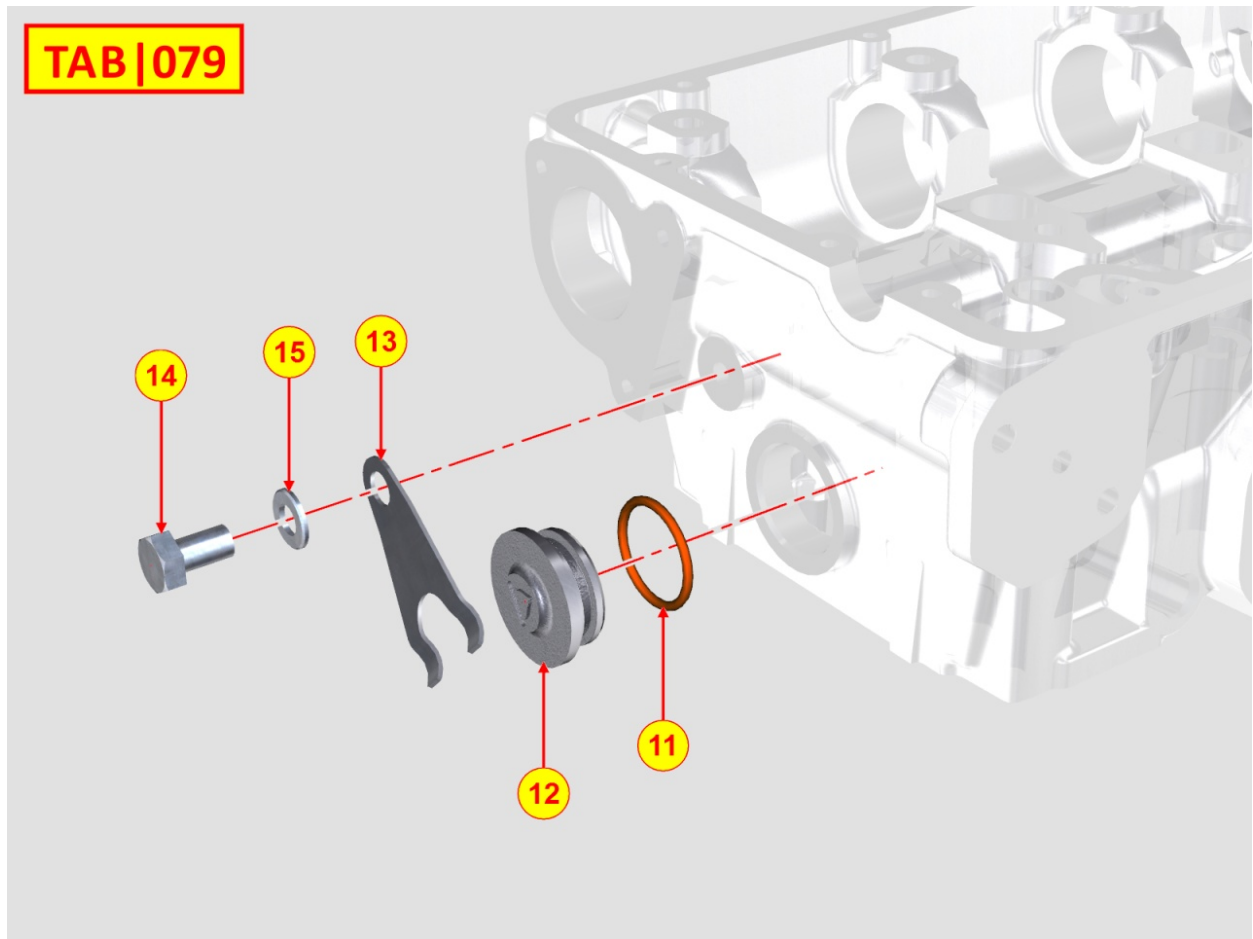

8079320040 - FITTING FOR CAB HEATING

Pos	Kit	Included In	Code	Description	Qty	Old Code	Tech. Info
11				802132...0			
12			ED0090650070-S	CAP	1		
13				802132...0			
14				802132...0			
15				802132...0