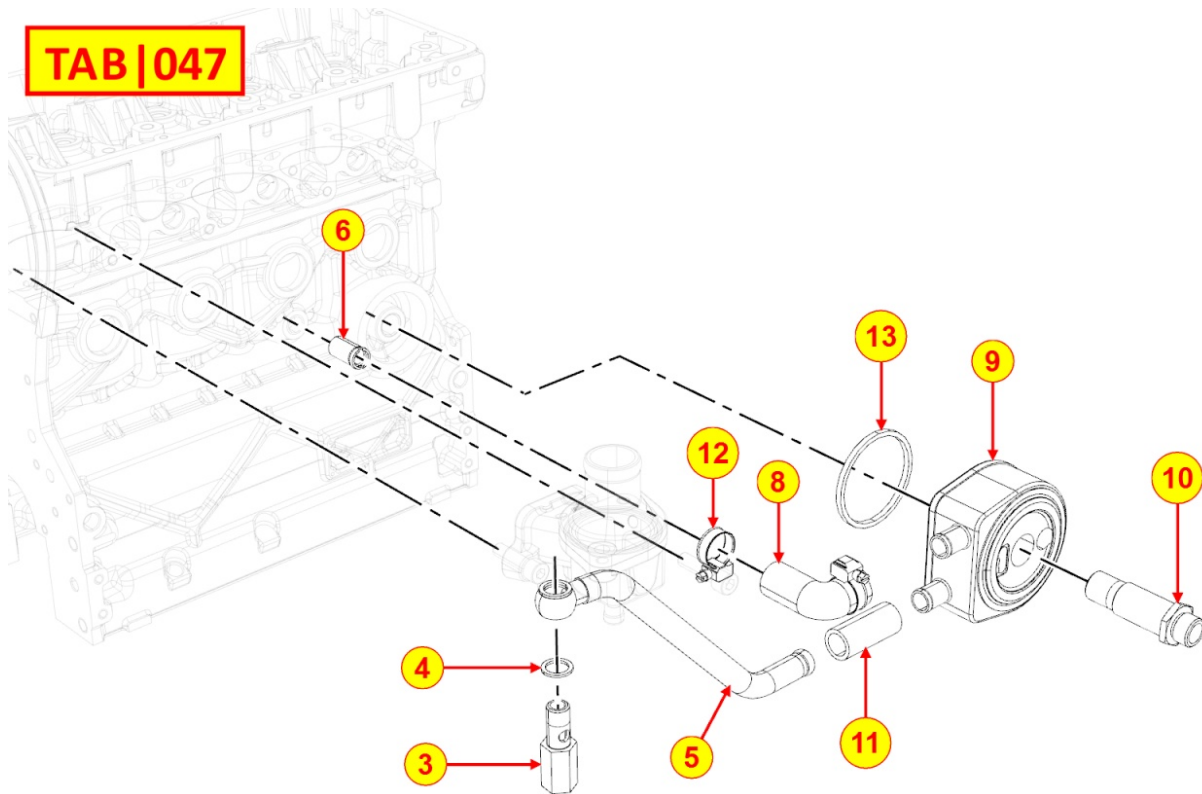

8047320050 - OIL COOLER

Pos	Kit	Included In	Code	Description	Qty	Old Code	Tech. Info
3			ED0025011540-S	HOLLOW STUD	1		
4			ED0046700610-S	COPPER WASHER D19/14.2 1.5 THK	2		
5			ED0095351310-S	TUBO RITORNO/SCAV.P. N	1		
6			ED0093460370-S	METAL CONNECTOR ON CRANKCASE	1		⚠
8			ED0093050970-S	WATER HOSE	1		⚠
9	A		ED0073503740-S	*OIL COOLER	1		⚠
10			ED0072650750-S	JOINT	1		
11			ED0093054700-S	WATER HOSE	1		
12			ED0036301450-S	CLAMP	4		
13		(A)	ED0012135430-S	SEAL RING	1		⚠