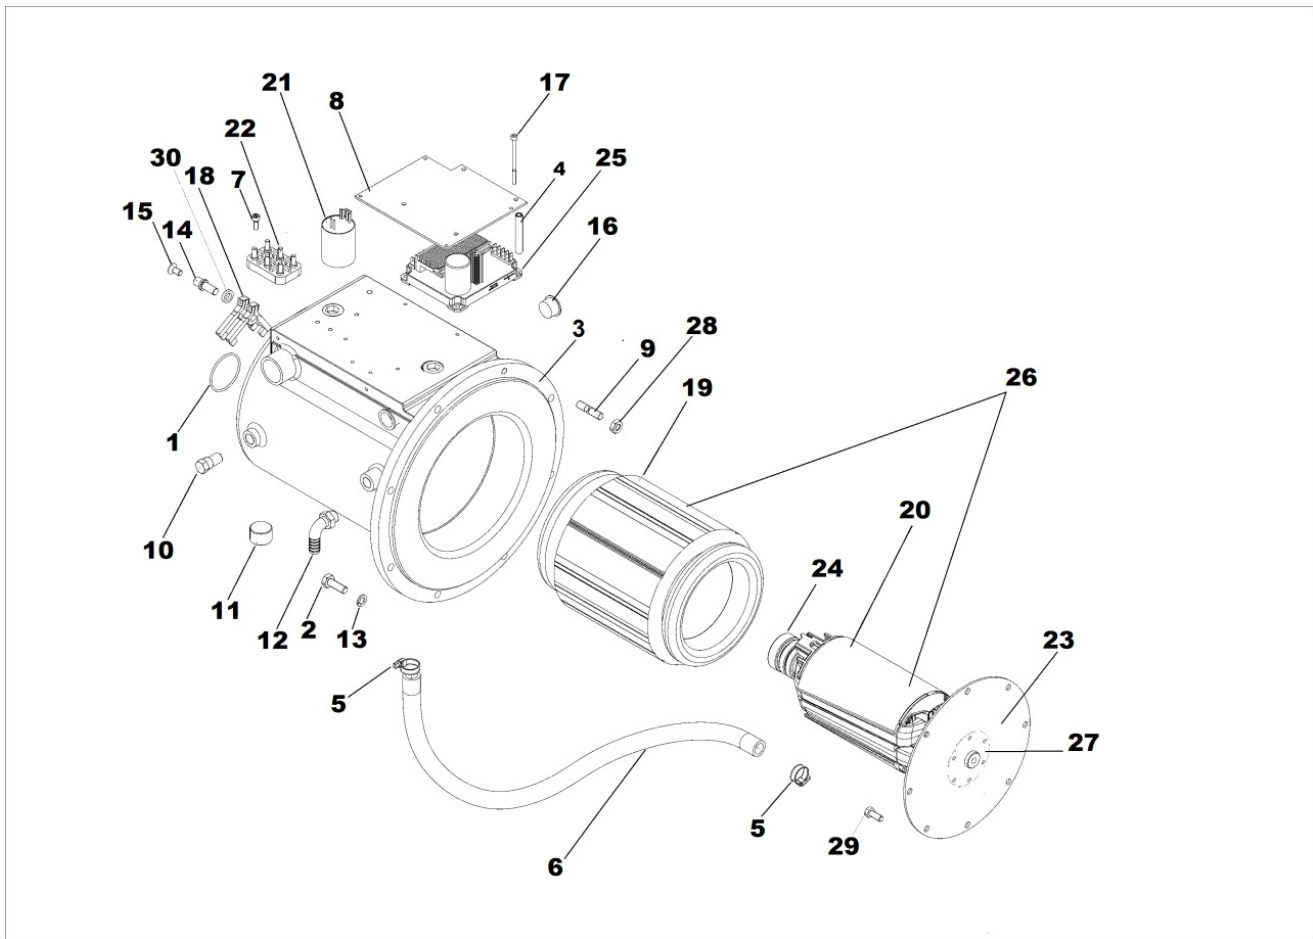

8189320010 - DETACHED ALTERNATOR

Pos	Kit	Included In	Code	Description	Qty	Old Code	Tech. Info
0			ED0048968380-S	ASSEMBLY	1		
0			ED0068000100-S	STUD	1		
0			ED0075650500-S	WASHER	7		
0			ED0017701230-S	BOLT	8		
1			KDISC.		1	ED0012000920-S	
2			ED0017801150-S	BOLT	6		
3			ED0020121420-S	HOUSING FOR ALTERNATOR-MACHINED	1		
4			ED0035276690-S	SPACER	4		
5			ED0036301290-S	CLAMP	2		
6			ED0096022130-S	PIPE	1		
7			ED0097302110-S	ALLEN SCREW	3		
8			ED0087601050-S	SUPPORT	1		
10			ED0090802130-S	CAP	1		
12			ED0073303610-S	JOINT	2		
13			ED0076252090-S	WASHER	8		
14			ED0061405680-S	PIN	1		
15			ED0098001120-S	FLARING SCREW	1		
16			ED0089900550-S	CAP	2		
17			ED0097301700-S	ALLEN SCREW	4		
18			ED0083100810-S	BRUSH KIT	2		
21			ED0037501300-S	FILTER	1		
22			ED0058302150-S	JUNCTION	2		
24			ED0030020230-S	BEARING	1		
25			ED0073624110-S	ELETTR. REG. AVR NEW LMG NSM-KVR0860T	1		
26			ED0048967650-S	ASSEMBLY	1		
28			ED0032401420-S	NUT	1		
30			ED0035276950-S	SPACER	2