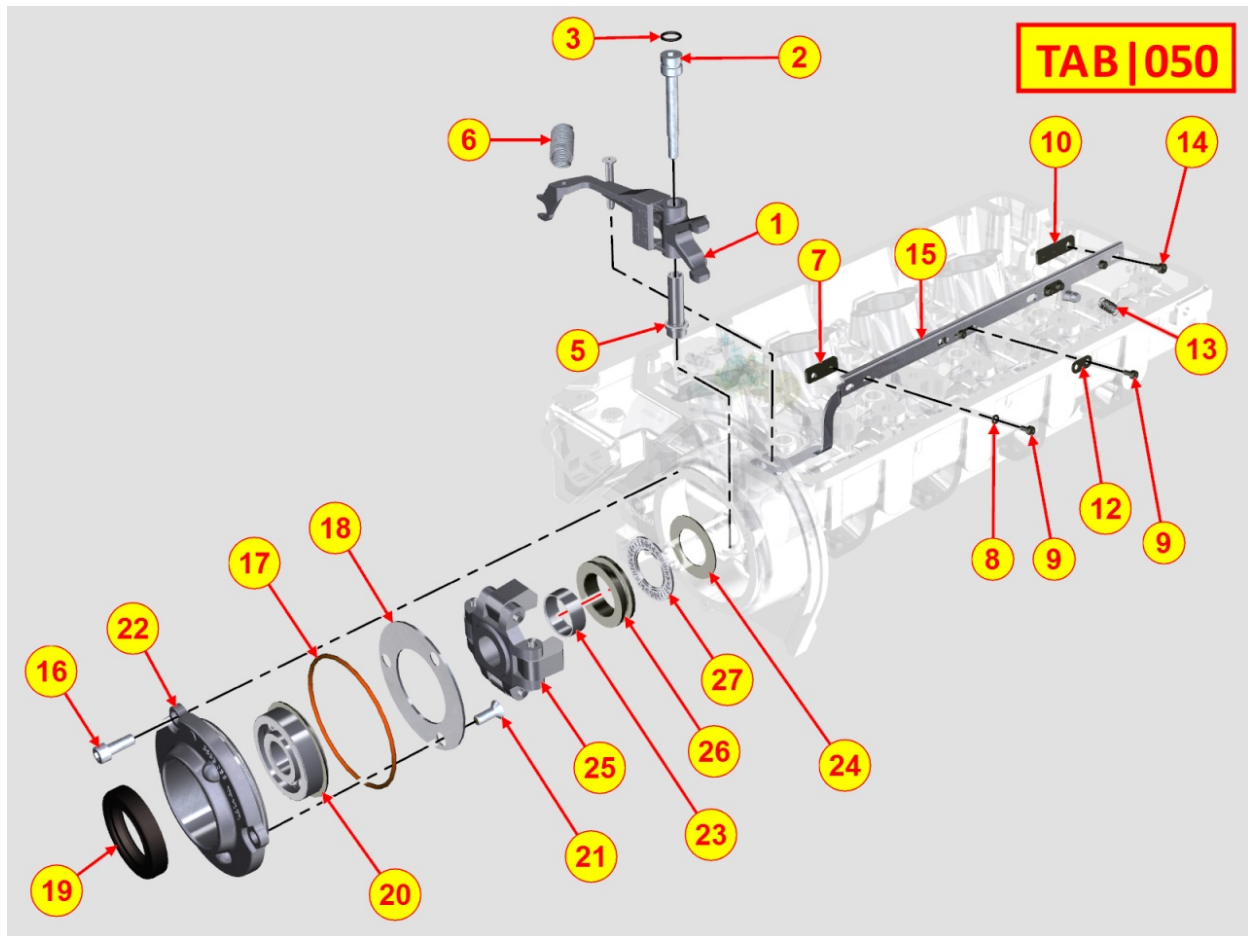

8050320720 - SPEED GOVERNOR

Pos	Kit	Included In	Code	Description	Qty	Old Code	Tech. Info
1	B		ED0048963300-S	ASSEMBLY	1	ED0052009460-S	⚠
2		(B)	KDISC.		1	ED0061101070-S	
3		(B)	ED0012000370-S	O-RING	1		
4		(B)		POS. 1	1		
6			ED0056552100-S	SPRING	1		⚠
7		(D) (E)	ED0063200710-S	PLATE	1		⚠
8		(D)	ED0076260370-S	WASHER	2/4/6		
9		(D)	ED0097320960-S	ALLEN SCREW	6		
10		(D) (E)	KDISC.		3	ED0063200730-S	
12		(D)	KDISC.		2	ED0062751270-S	
13			ED0056552570-S	SPRING	1		⚠
14			ED0098652020-S	SPECIAL SCREW FOR PUMP RACK	4		
15	E		ED0013801020-S	ROD	1		⚠
16			ED0097300100-S	ALLEN SCREW	3		
17		(A)	ED0012020370-S	O-RING	1		
18		(A)	ED0062751660-S	PLATE	1		
19		(A)	ED0012133030-S	SEAL RING	1		
20		(A)	ED0030010660-S	BEARING	1		
21			ED0098001620-S	FLARING SCREW	3		
22	A		ED0026902940-S	COVER	1		
23		(C)	ED0015850850-S	BUSHING	1		
24			ED0073520630-S	THRUST WASHER	1		
25			ED0088050480-S	SUPPORT	1		
26	C		ED0054012500-S	SLEEVE	1		
27			ED0031101650-S	BEARING	1